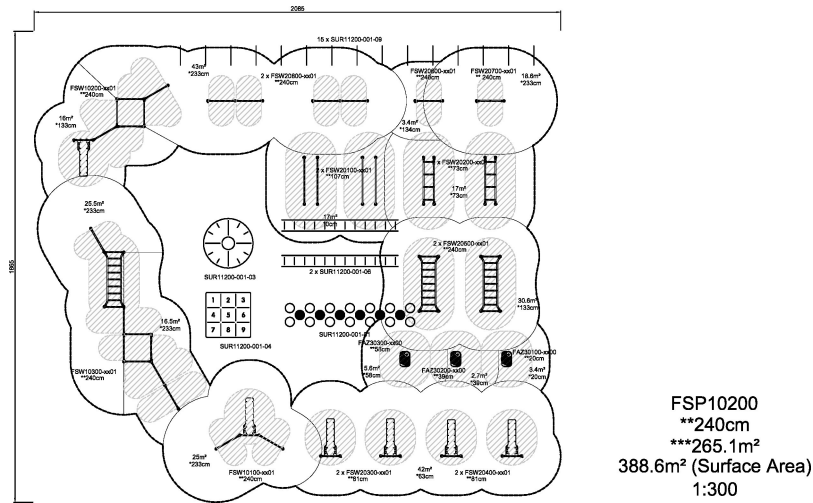

FSP10200

Street Workout & Calisthenics - 389m2

Combining training equipment for Street Workout and Parkour with dedicated hangout areas, this is the perfect meeting point for young people. Having two of the same products next to each other creates the opportunity for beginners to copy the movements of experienced users, or challenge each other. This solution can easily be expanded with more playful KOMPAN products to enhance and build an even more dynamic and attractive space for teens.

Product Line	Outdoor Fitness
Category	Fitness Solutions
Age group	13+
Total height (CM)	240
Safety Zone	253 m2

ASTM

* = Highest designated play surface.
** = Total height of product.

Weight/heaviest parts	kg.	Installation (Manpower)	1 Persons
Concrete required	NaN m ³	Installation (Hours)	Hours
Foundation amount/footing	NaN	Excavation	NaN m ³