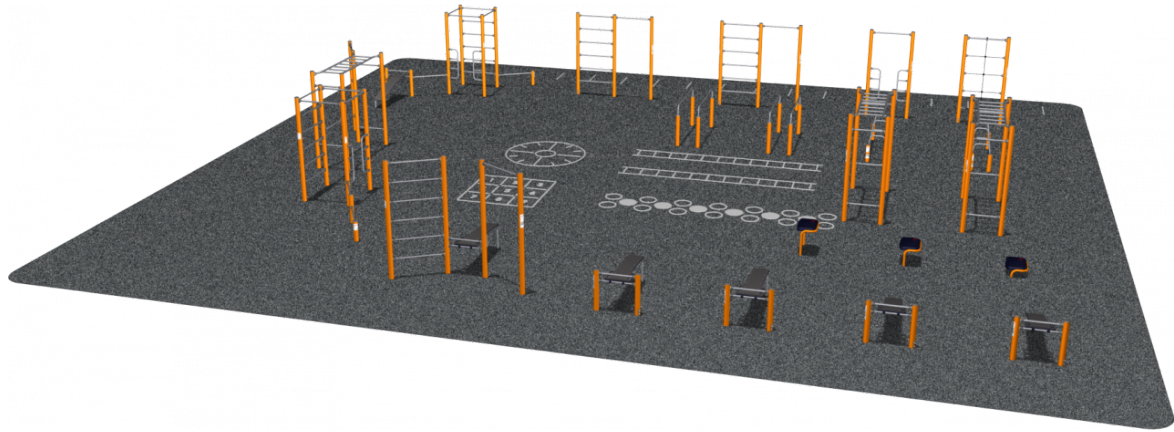

FSP10200

Street Workout & Calisthenics - 389m2

Combining training equipment for Street Workout and Parkour with dedicated hangout areas, this is the perfect meeting point for young people. Having two of the same products next to each other creates the opportunity for beginners to copy the movements of experienced users, or challenge each other. This solution can easily be expanded with more playful KOMPAN products to enhance and build an even more dynamic and attractive space for teens.

Product Line	Outdoor Fitness
Category	Fitness Solutions
Age group	13+
Total height (CM)	240
Safety Zone	253 m2

ASTM

* = Highest designated play surface.
** = Total height of product.

Weight/heaviest parts	kg.	Installation (Manpower)	1 Persons
Concrete required	NaN m ³	Installation (Hours)	Hours
Foundation amount/footing	NaN	Excavation	NaN m ³