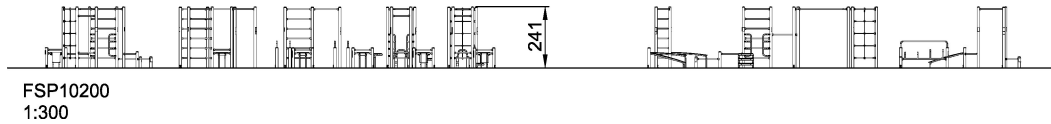

FSP10200

Street Workout & Calisthenics - 389m2

Combining training equipment for Street Workout and Parkour with dedicated hangout areas, this is the perfect meeting point for young people. Having two of the same products next to each other creates the opportunity for beginners to copy the movements of experienced users, or challenge each other. This solution can easily be expanded with more playful KOMPAN products to enhance and build an even more dynamic and attractive space for teens.

Product Line	Outdoor Fitness
Category	Fitness Solutions
Age group	13+
Total height (CM)	240
Safety Zone	253 m2

ASTM

* = Highest designated play surface.
** = Total height of product.

Weight/heaviest parts	kg.	Installation (Manpower)	1 Persons
Concrete required	NaN m ³	Installation (Hours)	Hours
Foundation amount/footing	NaN	Excavation	NaN m ³