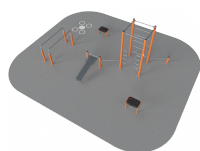

FSP10400

Street Workout & Calisthenics - 68m2

KOMPAN
Let's play

Perfect solution for small spaces and budgets, but with XXL ambitions. Big enough for a complete sports team or a school class, this solution will fit anywhere. By combining some of the most versatile equipment the training value is huge, and countless exercise variations can be made.

Product Line	Outdoor Fitness
Category	Fitness Solutions
Age group	13+
Total height (CM)	240
Safety Zone	53.5 m2

INCLUSIVE

ADA / INCLUSIVE

ASTM

* = Highest designated play surface.
** = Total height of product.