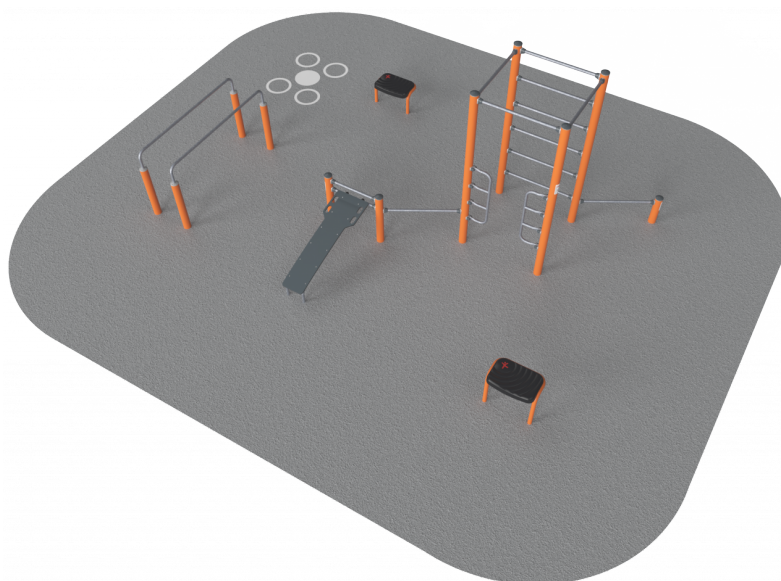

FSP10400

Street Workout & Calisthenics - 68m2

KOMPAN
Let's play

Perfect solution for small spaces and budgets, but with XXL ambitions. Big enough for a complete sports team or a school class, this solution will fit anywhere. By combining some of the most versatile equipment the training value is huge, and countless exercise variations can be made.

Product Line	Outdoor Fitness
Category	Fitness Solutions
Age group	13+
Total height (CM)	240
Safety Zone	53.5 m2

INCLUSIVE

ADA / INCLUSIVE

ASTM

* = Highest designated play surface.
** = Total height of product.