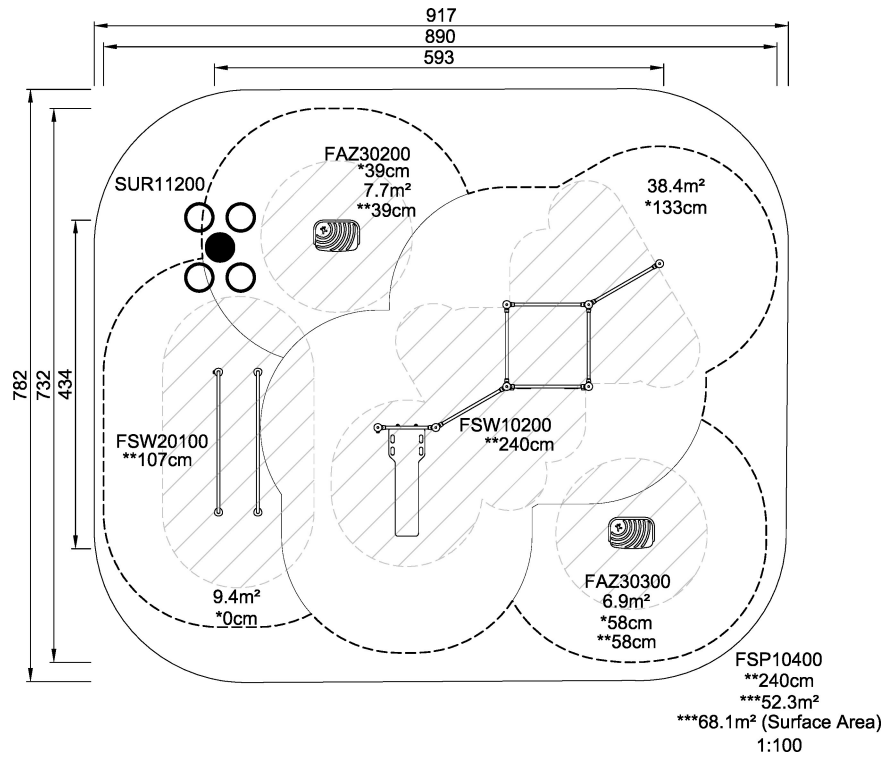

Product Line	Outdoor Fitness
Category	Fitness Solutions
Age group	13+
Total height (CM)	240
Safety Zone	53.5 m2

INCLUSIVE

ADA / INCLUSIVE

ASTM

* = Highest designated play surface.
** = Total height of product.

Weight/heaviest parts	kg.	Installation (Manpower)	1 Persons
Concrete required	NaN m ³	Installation (Hours)	10 Hours
Foundation amount/footing	NaN	Excavation	NaN m ³