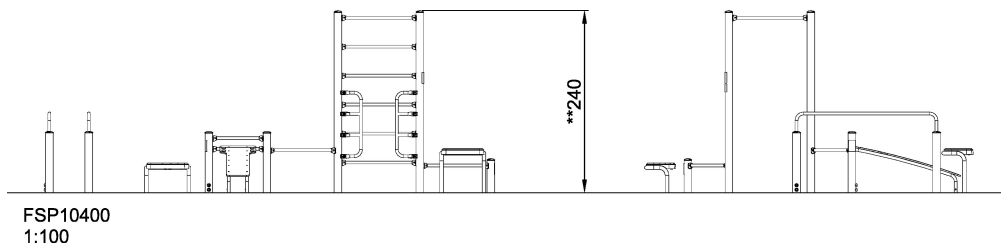

Product Line	Outdoor Fitness
Category	Fitness Solutions
Age group	13+
Total height (CM)	240
Safety Zone	53.5 m2

INCLUSIVE

ADA / INCLUSIVE

ASTM

* = Highest designated play surface.
** = Total height of product.

Weight/heaviest parts	kg.	Installation (Manpower)	1 Persons
Concrete required	NaN m ³	Installation (Hours)	10 Hours
Foundation amount/footing	NaN	Excavation	NaN m ³