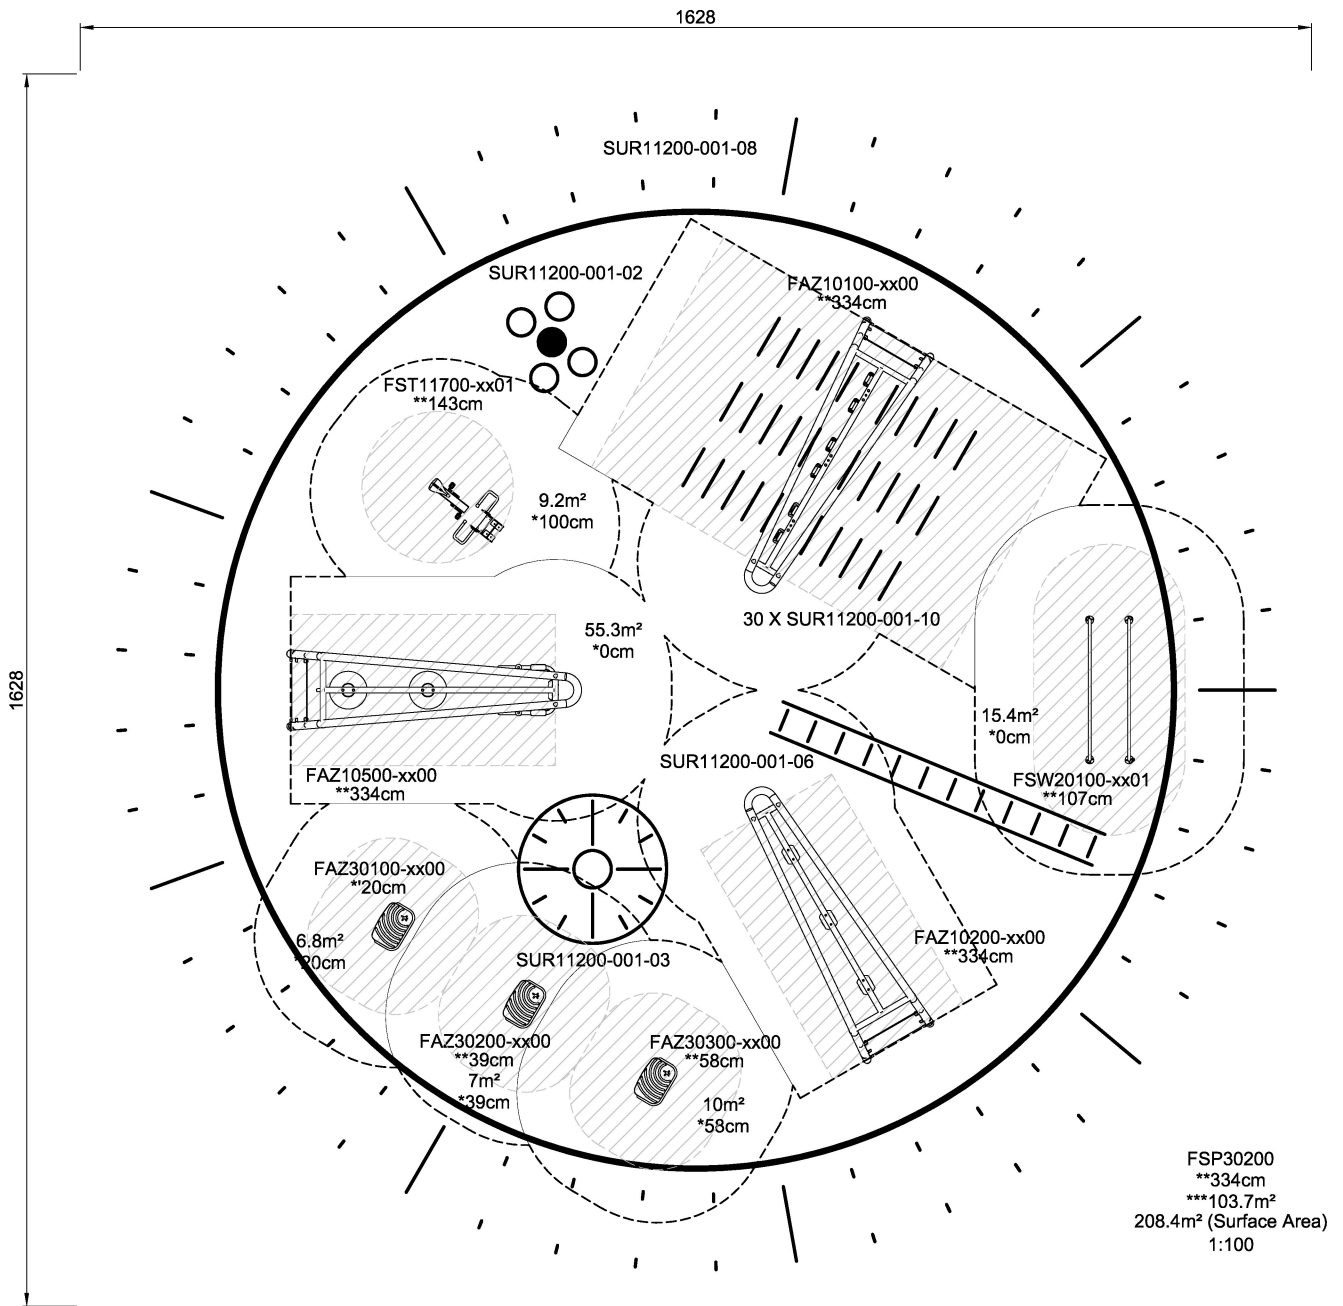

FSP30200

Cross & Circuit Training - 208m2

KOMPAN
Let's play

A training location suitable for all ages, developed with a specific focus on active seniors. It offers an effective training space for the elderly, complete with social facilities for breaks and interaction. This site also provides therapists, and other health specialists, access to equipment that is comparable to what they normally work with in their professional settings.

Product Line	Outdoor Fitness
Category	Fitness Solutions
Age group	13+
Total height (CM)	334
Safety Zone	103.7 m2

FSP30200
1:300

* = Highest designated play surface.
** = Total height of product.

Weight/heaviest parts	kg.	Installation (Manpower)	1 Persons
Concrete required	NaN m3	Installation (Hours)	Hours
Foundation amount/footing	NaN	Excavation	NaN m3