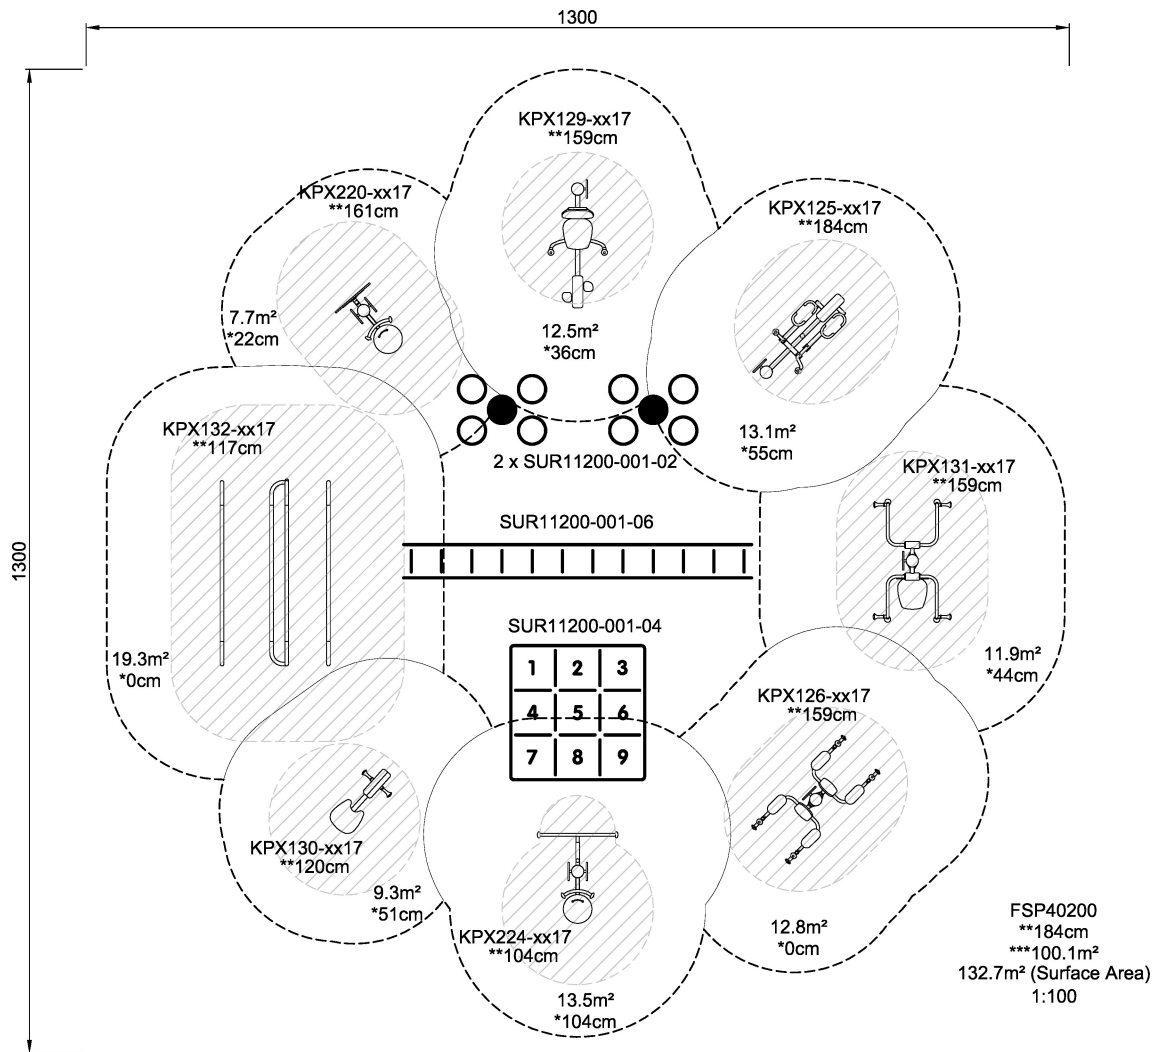

FSP40200

Circuit Training - 127m2

KOMPAN[®]
Let's play

A highly accessible training location for active seniors. Intuitive equipment placed in an appealing circular layout - designed to promote social engagement and ensure safe training. All devices are carefully selected to increase the functional capacity needed to perform the daily activities necessary for independent living. Most equipment is wheelchair accessible and can be used for rehabilitation.

Product Line	Outdoor Fitness
Category	Fitness Solutions
Age group	13+
Total height (CM)	184
Safety Zone	100.3 m2

INCLUSIVE

ADA / INCLUSIVE

ASTM

* = Highest designated play surface.
** = Total height of product.

Weight/heaviest parts	kg.	Installation (Manpower)	1 Persons
Concrete required	NaN m3	Installation (Hours)	Hours
Foundation amount/footing	NaN	Excavation	NaN m3