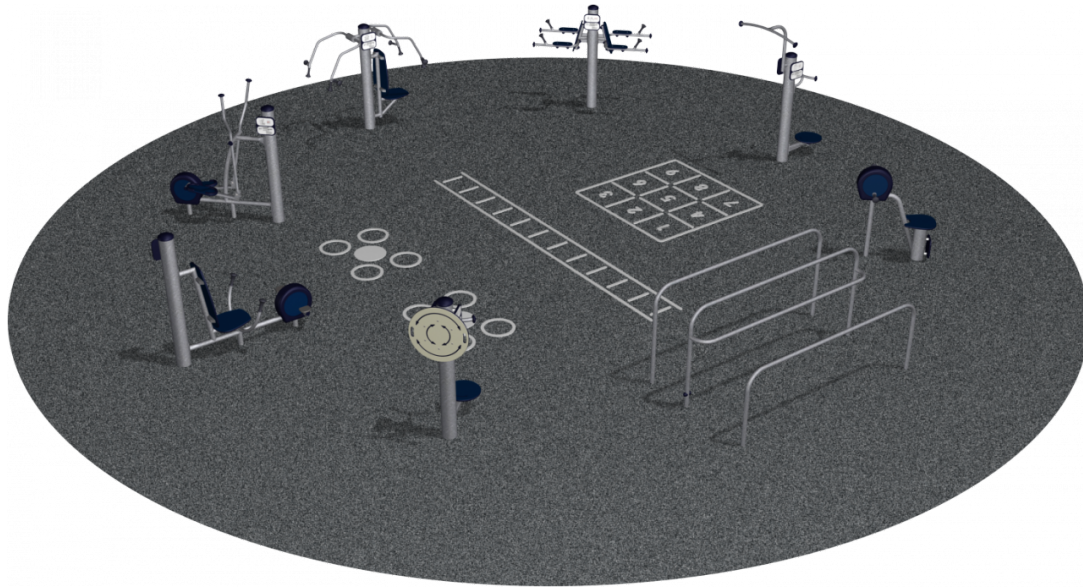

FSP40200

Circuit Training - 127m2

KOMPAN[®]
Let's play

A highly accessible training location for active seniors. Intuitive equipment placed in an appealing circular layout - designed to promote social engagement and ensure safe training. All devices are carefully selected to increase the functional capacity needed to perform the daily activities necessary for independent living. Most equipment is wheelchair accessible and can be used for rehabilitation.

Product Line	Outdoor Fitness
Category	Fitness Solutions
Age group	13+
Total height (CM)	184
Safety Zone	100.3 m2

INCLUSIVE

ADA / INCLUSIVE

ASTM

* = Highest designated play surface.
** = Total height of product.