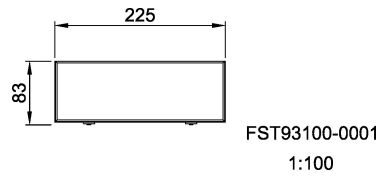

Product Line	Outdoor Fitness
Category	Bootcamp Training
Age group	13+
Total height (CM)	55

**SUR-
FACE**

**IN-
GROU.**

* = Highest designated play surface.
** = Total height of product.

Weight/heaviest parts	kg.	Installation (Manpower)	1 Persons
Concrete required	NaN m3	Installation (Hours)	Hours
Foundation amount/footing	NaN	Excavation	NaN m3