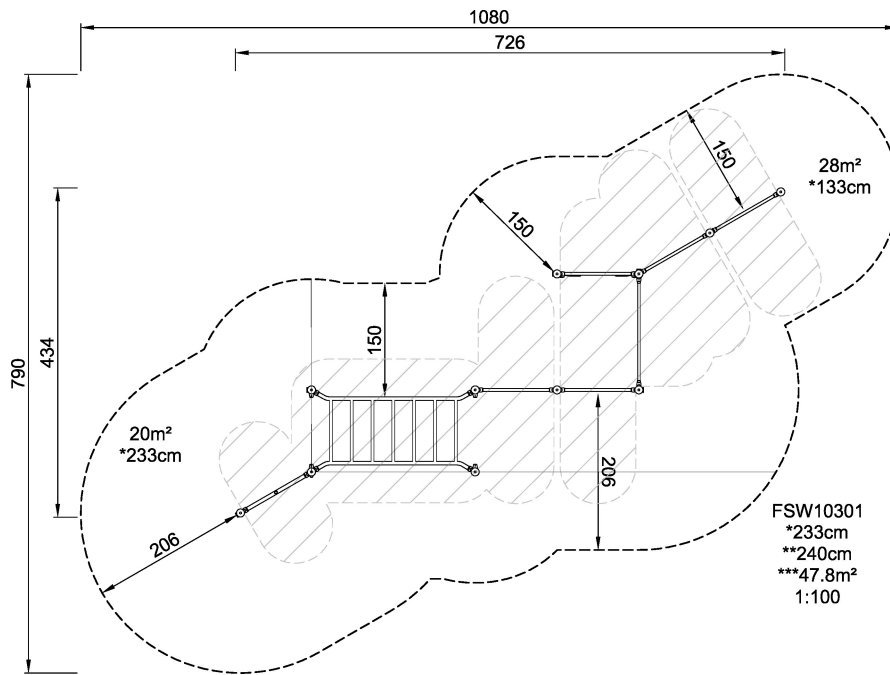

FSW10301 Combi 3 Pro

This overhead ladder is wide and high to ensure anyone can hang and move freely. To make sure that everyone can reach the overhead ladder we added 4 stepping pods at different heights. The complete street workout experience, featuring all essential elements while inviting users to creatively find their way from one side to the other. As such the Combi 3 is perfect for parkour, allowing for an infinite range of movement. The Pull Up Bar is made from solid steel and has a diameter of 32 mm. An ideal size for both men and women to have a good grip. As the Bar hangs at a height of 233 cm everyone will be able to hang freely and use the bar for a variety of Pull Ups.

Product Line	Outdoor Fitness
Category	Street Workout & Calisthenics
Age group	13+
Max. fall height (CM)	233
Total height (CM)	240
Safety Zone	47.8 m2

**SUR-
FACE**

**IN-
GROU.**

* = Highest designated play surface.
** = Total height of product.