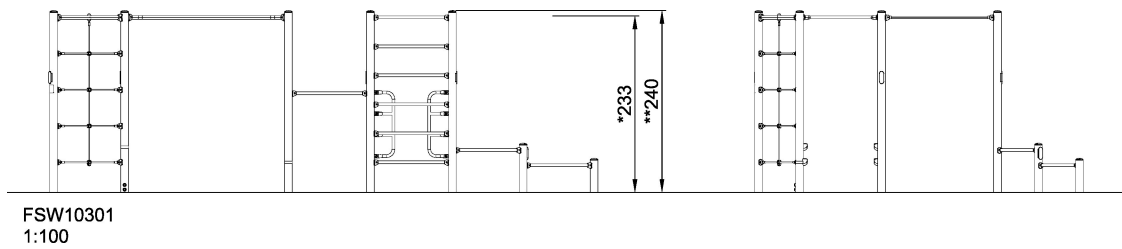

FSW10301 Combi 3 Pro

This overhead ladder is wide and high to ensure anyone can hang and move freely. To make sure that everyone can reach the overhead ladder we added 4 stepping pods at different heights. The complete street workout experience, featuring all essential elements while inviting users to creatively find their way from one side to the other. As such the Combi 3 is perfect for parkour, allowing for an infinite range of movement. The Pull Up Bar is made from solid steel and has a diameter of 32 mm. An ideal size for both men and women to have a good grip. As the Bar hangs at a height of 233 cm everyone will be able to hang freely and use the bar for a variety of Pull Ups.

Product Line	Outdoor Fitness
Category	Street Workout & Calisthenics
Age group	13+
Max. fall height (CM)	233
Total height (CM)	240
Safety Zone	47.8 m2

**SUR-
FACE**

**IN-
GROU.**

* = Highest designated play surface.
** = Total height of product.