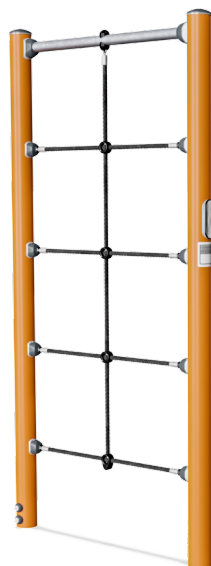

FSW20700 Multi Net

A climbing structure with an overhead pull up bar that offers support for varying the difficulty levels of own bodyweight exercises. The Multi Net is perfect as a training tool preparing for climbing movements in obstacle and survival runs. The Multi Net has a clear instruction sign showing the basic exercise and a QR code. By clicking on the QR code users can connect to the KOMPAN fitness App, where they will find multiple exercises and workouts at every level. The Multi Net is standard available in Orange, RAL2010 and Grey, RAL7012. All other RAL colors are available on request. It will always be possible to match the surroundings or color theme!

Product Line	Outdoor Fitness
Category	Street Workout & Calisthenics
Age group	13+
Max. fall height (CM)	233
Total height (CM)	240
Safety Zone	18.5 m ²

**SUR-
FACE**

**IN-
GROU.**

FSW20700
*133cm
**240cm
***18.5m²
1:100

FSW20700
1:100

* = Highest designated play surface.
** = Total height of product.

Weight/heaviest parts	kg.	Installation (Manpower)	1 Persons
Concrete required	NaN m ³	Installation (Hours)	2 Hours
Foundation amount/footing	NaN	Excavation	NaN m ³