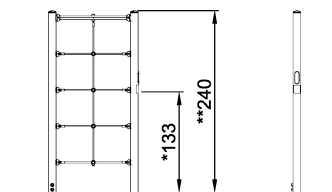

Product Line	Outdoor Fitness
Category	Street Workout & Calisthenics
Age group	13+
Max. fall height (CM)	233
Total height (CM)	240
Safety Zone	18.5 m ²

**SUR-
FACE**

**IN-
GROU.**

FSW20700
*133cm
**240cm
***18.5m²
1:100

FSW20700
1:100

* = Highest designated play surface.
** = Total height of product.

Weight/heaviest parts	kg.	Installation (Manpower)	1 Persons
Concrete required	NaN m ³	Installation (Hours)	2 Hours
Foundation amount/footing	NaN	Excavation	NaN m ³