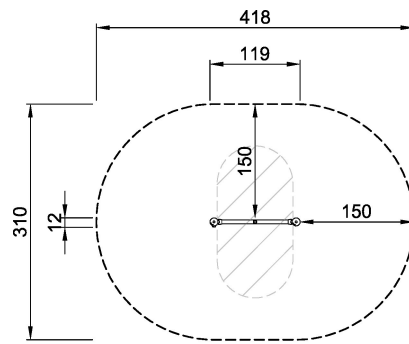

FSW20700 Multi Net

A climbing structure with an overhead pull up bar that offers support for varying the difficulty levels of own bodyweight exercises. The Multi Net is perfect as a training tool preparing for climbing movements in obstacle and survival runs. The Multi Net has a clear instruction sign showing the basic exercise and a QR code. By clicking on the QR code users can connect to the KOMPAN fitness App, where they will find multiple exercises and workouts at every level. The Multi Net is standard available in Orange, RAL2010 and Grey, RAL7012. All other RAL colors are available on request. It will always be possible to match the surroundings or color theme!

Product Line	Outdoor Fitness
Category	Street Workout & Calisthenics
Age group	13+
Max. fall height (CM)	233
Total height (CM)	240
Safety Zone	18.5 m ²

**SUR-
FACE**

**IN-
GROU.**

FSW20700
*133cm
**240cm
***18.5m²
1:100

FSW20700
1:100

* = Highest designated play surface.
** = Total height of product.

Weight/heaviest parts	kg.	Installation (Manpower)	1 Persons
Concrete required	NaN m ³	Installation (Hours)	2 Hours
Foundation amount/footing	NaN	Excavation	NaN m ³