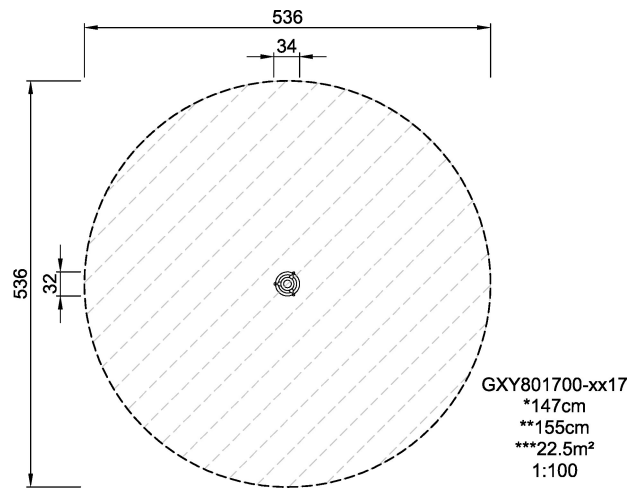

Product Line	Traditional Play
Category	Supernova, carousels & spinners
Age group	6 - 12
Max. fall height (CM)	147
Total height (CM)	155
Safety Zone	22.5 m2

SPIN

SOCIALIZE

CONSTRUCT

INCLUSIVE

**SUR-
FACE**

ADA / INCLUSIVE

ASTM

* = Highest designated play surface.
** = Total height of product.

Weight/heaviest parts	kg.	Installation (Manpower)	Persons
Concrete required	NaN m ³	Installation (Hours)	Hours
Foundation amount/footing	NaN	Excavation	NaN m ³