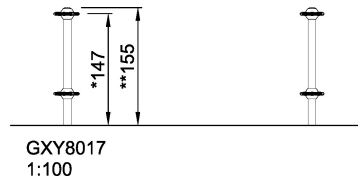

Product Line	Traditional Play
Category	Supernova, carousels & spinners
Age group	6 - 12
Max. fall height (CM)	147
Total height (CM)	155
Safety Zone	22.5 m2

SPIN

SOCIALIZE

CONSTRUCT

INCLUSIVE

**SUR-
FACE**

ADA / INCLUSIVE

ASTM

* = Highest designated play surface.
** = Total height of product.

Weight/heaviest parts	kg.	Installation (Manpower)	Persons
Concrete required	NaN m ³	Installation (Hours)	Hours
Foundation amount/footing	NaN	Excavation	NaN m ³