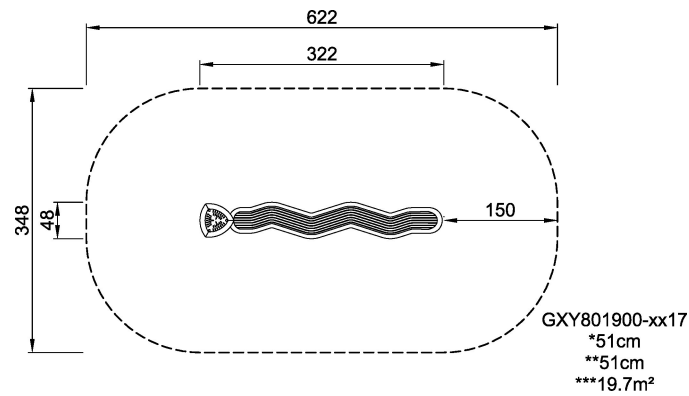

There is a lot of movement on Argo, the rocking tube where one's sense of balance is challenged. It can be used alone or with others - the children can compete to see who can stay on Argo longest.

Product Line	Traditional Play
Category	Supernova, carousels & spinners
Age group	6 - 15
Max. fall height (CM)	51
Total height (CM)	51
Safety Zone	19.7 m2

**SUR-
FACE**

ASTM

GXY8019
1:100

* = Highest designated play surface.
** = Total height of product.

Weight/heaviest parts	kg.	Installation (Manpower)	Persons
Concrete required	NaN m ³	Installation (Hours)	Hours
Foundation amount/footing	NaN	Excavation	NaN m ³