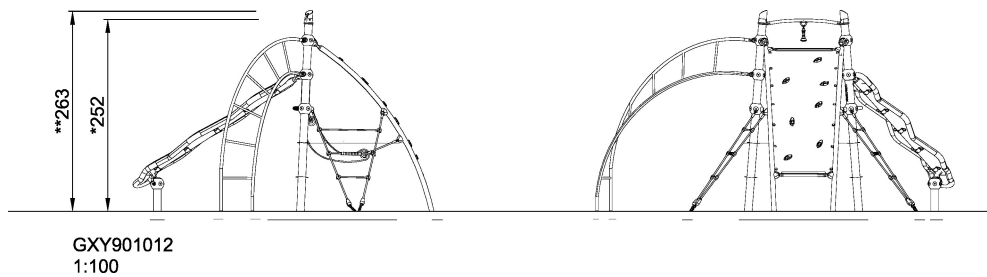

Pavo presents a varied arena for activities like climbing and swinging. It combines the Jacob's Ladder and the rocking tube with the climbing plate, net and play shell. Underneath the curved climbing plate, the play shell is a place to rest and socialise.

Product Line	Urban climbing
Category	GALAXY™
Age group	6 - 12
Max. fall height (CM)	252
Total height (CM)	265
Safety Zone	38.7 m ²

SOCIALIZE

BALANCE

CLIMB

CONSTRUCT

INCLUSIVE

**SUR-
FACE**

ADA / INCLUSIVE

ASTM

* = Highest designated play surface.
** = Total height of product.

Weight/heaviest parts	kg.	Installation (Manpower)	Persons
Concrete required	NaN m3	Installation (Hours)	Hours
Foundation amount/footing	NaN	Excavation	NaN m3