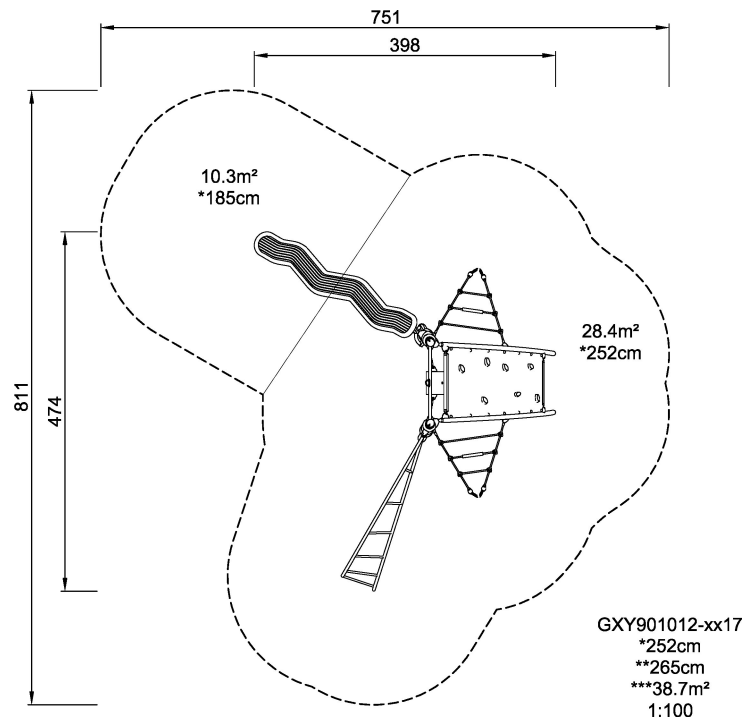

Pavo presents a varied arena for activities like climbing and swinging. It combines the Jacob's Ladder and the rocking tube with the climbing plate, net and play shell. Underneath the curved climbing plate, the play shell is a place to rest and socialise.

Product Line	Urban climbing
Category	GALAXY™
Age group	6 - 12
Max. fall height (CM)	252
Total height (CM)	265
Safety Zone	38.7 m ²

SOCIALIZE

BALANCE

CLIMB

CONSTRUCT

INCLUSIVE

**SUR-
FACE**

ADA / INCLUSIVE

ASTM

* = Highest designated play surface.
** = Total height of product.

Weight/heaviest parts	kg.	Installation (Manpower)	Persons
Concrete required	NaN m3	Installation (Hours)	Hours
Foundation amount/footing	NaN	Excavation	NaN m3