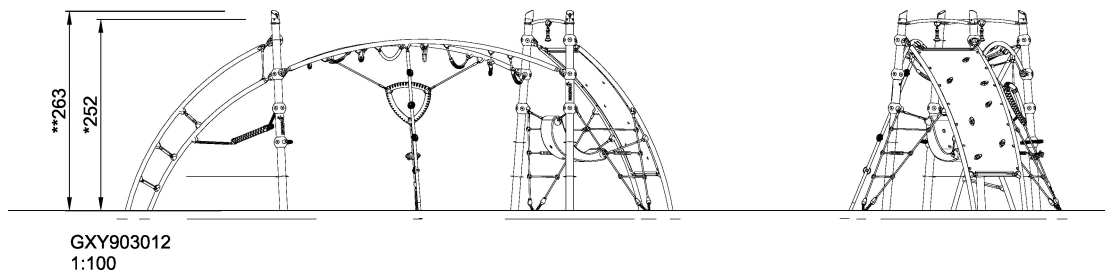

Product Line	Urban climbing
Category	GALAXY™
Age group	6 - 12
Max. fall height (CM)	252
Total height (CM)	265
Safety Zone	48.3 m2

**SUR-
FACE**

ASTM

GXY903012-xx17
*252cm
**265cm
***48.3m²
1:100

GXY903012
1:100

* = Highest designated play surface.
** = Total height of product.

Weight/heaviest parts	kg.	Installation (Manpower)	Persons
Concrete required	NaN m ³	Installation (Hours)	Hours
Foundation amount/footing	NaN	Excavation	NaN m ³