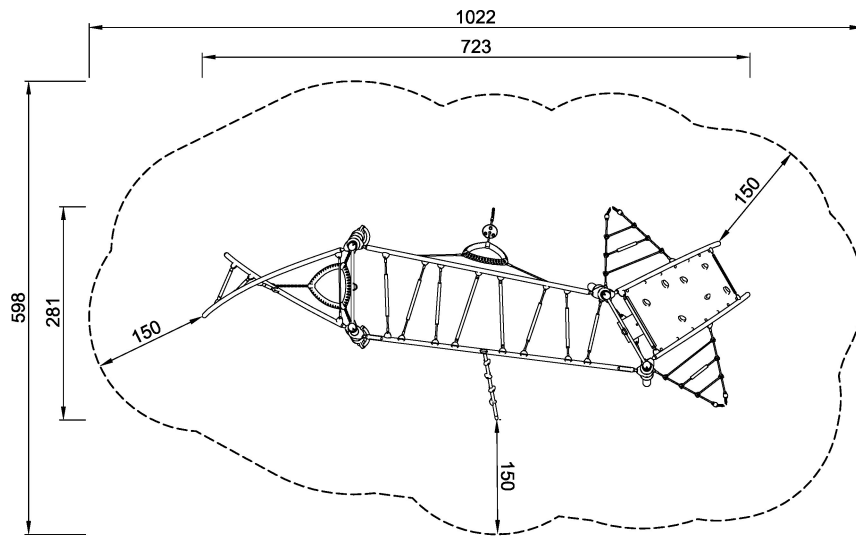

With its quirky angles and shapes, KUMA attracts adventurous play explorations in 6-12 year olds. The curved climbing wall with the color spot cleats invites a challenging climb to the top. From here, a handle leads to the bouncy play shell seat or the swaying overhead bridge. The open Triangle Plate invites a swaying climb up or down, or a nice seat. The Stabile with open Triangle plate invites climbing through, up and down. The wide variety of climb, bounce, sway and hang activities ensure that children will play for a long time, many together. The combination of swaying, bouncy, sturdy climbs in KUMA intensely train the child's coordination, proprioception and sense of balance, all important motor skills for e.g. navigating traffic safely. The many meeting points with bouncy, swaying seats facilitate socializing and turn-taking, skills easily learned in play.

Product Line	Urban climbing
Category	GALAXY™
Age group	6 - 12
Max. fall height (CM)	252
Total height (CM)	265
Safety Zone	48.3 m2

**SUR-
FACE**

ASTM

GXY903012-xx17
*252cm
**265cm
***48.3m²
1:100

GXY903012
1:100

* = Highest designated play surface.
** = Total height of product.

Weight/heaviest parts	kg.	Installation (Manpower)	Persons
Concrete required	NaN m ³	Installation (Hours)	Hours
Foundation amount/footing	NaN	Excavation	NaN m ³