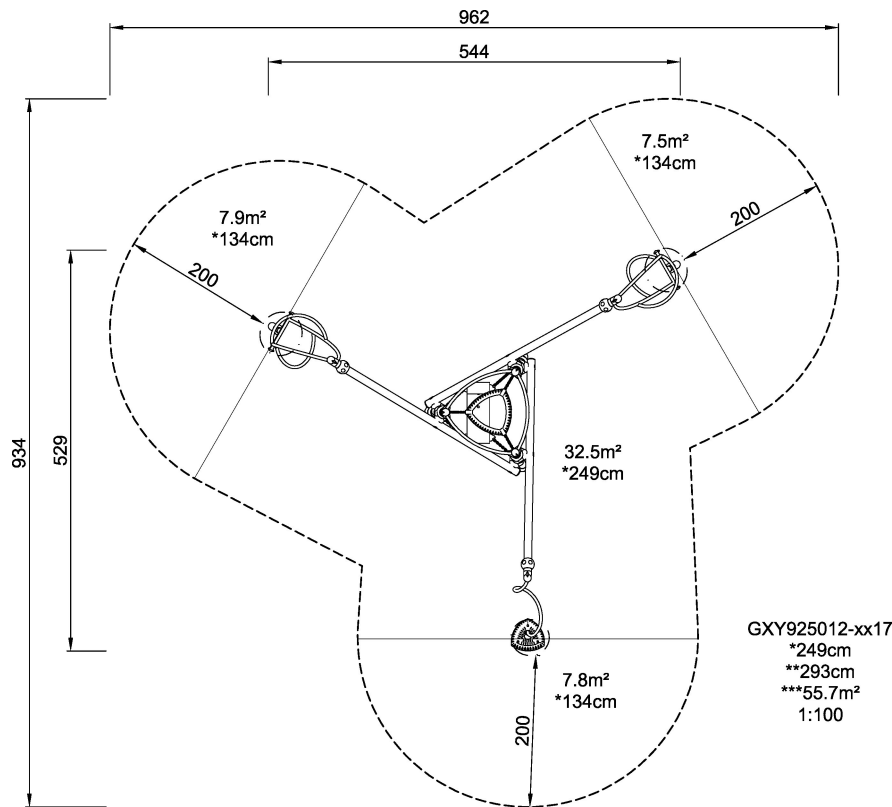

GXY925
Canopus

Canopus is a space station. From the solid centre core, the space trip can be planned or observed. The open triangle and the play shell offer climbing and seating facilities for those who want to stay centred. Entering the triangle puts demands on the neglected triceps of today's children. The spinning move forces the children to recollect themselves and regain control - a both physically, socially and emotionally valuable experience.

Product Line	Traditional Play
Category	Supernova, carousels & spinners
Age group	6 - 15
Max. fall height (CM)	249
Total height (CM)	293
Safety Zone	55.7 m2

SPIN

SOCIALIZE

BALANCE

CLIMB

CONSTRUCT

INCLUSIVE

**SUR-
FACE**

* = Highest designated play surface.
** = Total height of product.

Weight/heaviest parts	kg.	Installation (Manpower)	Persons
Concrete required	NaN m3	Installation (Hours)	Hours
Foundation amount/footing	NaN	Excavation	NaN m3