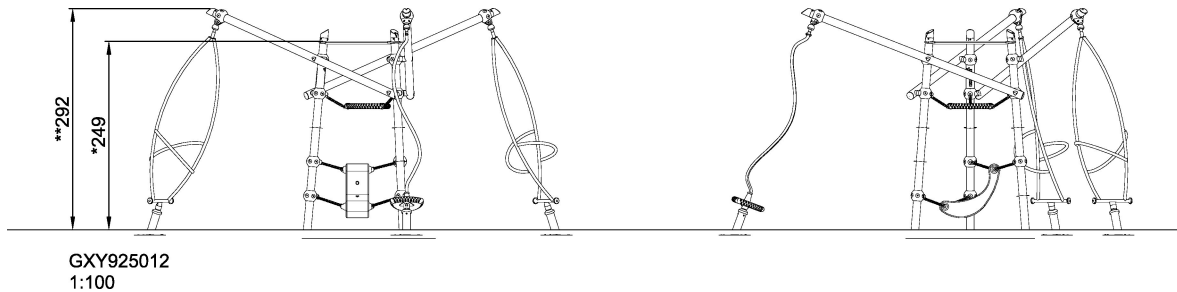

GXY925
Canopus

Canopus is a space station. From the solid centre core, the space trip can be planned or observed. The open triangle and the play shell offer climbing and seating facilities for those who want to stay centred. Entering the triangle puts demands on the neglected triceps of today's children. The spinning move forces the children to recollect themselves and regain control - a both physically, socially and emotionally valuable experience.

Product Line	Traditional Play
Category	Supernova, carousels & spinners
Age group	6 - 15
Max. fall height (CM)	249
Total height (CM)	293
Safety Zone	55.7 m2

SPIN

SOCIALIZE

BALANCE

CLIMB

CONSTRUCT

INCLUSIVE

**SUR-
FACE**

* = Highest designated play surface.
** = Total height of product.

Weight/heaviest parts	kg.	Installation (Manpower)	Persons
Concrete required	NaN m3	Installation (Hours)	Hours
Foundation amount/footing	NaN	Excavation	NaN m3