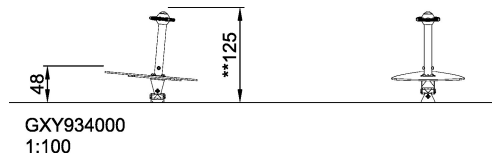

Product Line	Traditional Play
Category	Supernova, carousels & spinners
Age group	6 - 15
Max. fall height (CM)	60
Total height (CM)	120
Safety Zone	13 m ²

**SUR-
FACE**

ASTM

GXY934000-xx17
*60cm
**120cm
***13m²
1:100

GXY934000
1:100

* = Highest designated play surface.

** = Total height of product.

Weight/heaviest parts	kg.	Installation (Manpower)	Persons
Concrete required	NaN m ³	Installation (Hours)	Hours
Foundation amount/footing	NaN	Excavation	NaN m ³