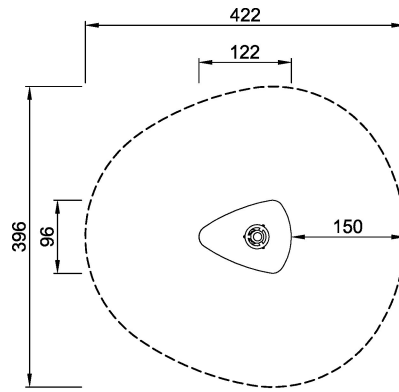

Rock-it is designed for bigger kids with the intention that more than one child can play on it. Cooperation is required to prolong the ride of this event. The large size of the platform allows up to four children to play together at once even if they all don't stay on for long.

Product Line	Traditional Play
Category	Supernova, carousels & spinners
Age group	6 - 15
Max. fall height (CM)	60
Total height (CM)	120
Safety Zone	13 m ²

**SUR-
FACE**

ASTM

GXY934000-xx17
*60cm
**120cm
***13m²
1:100

GXY934000
1:100

* = Highest designated play surface.

** = Total height of product.

Weight/heaviest parts	kg.	Installation (Manpower)	Persons
Concrete required	NaN m ³	Installation (Hours)	Hours
Foundation amount/footing	NaN	Excavation	NaN m ³