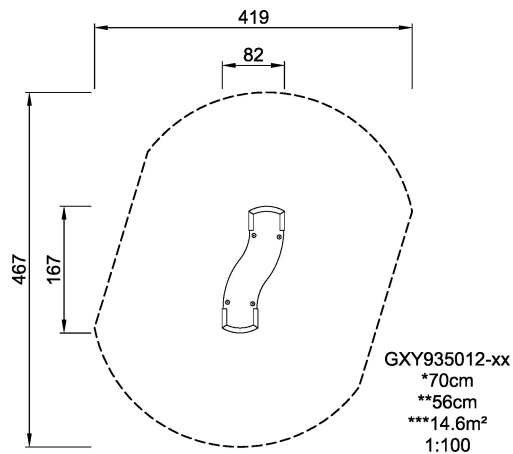

GXY935
Starsurfer

Starsurfer is an exciting balancing object and a dynamic bench all in one. With room for 1-4 players it challenges both balancing and social skills. When Starsurfer tilts from one side to the other, each team has to work out its own strategy, based on weight, balance and cooperation. Starsurfer is also a playful resting place that will spice up any conversation with a lot of laughs, due to its sudden and surprising reactions to movement.

Product Line	Traditional Play
Category	Supernova, carousels & spinners
Age group	6 - 15
Max. fall height (CM)	70
Total height (CM)	56
Safety Zone	14.6 m ²

**SUR-
FACE**

ASTM

* = Highest designated play surface.
** = Total height of product.