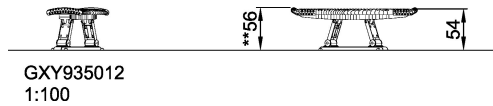

GXY935
Starsurfer

Starsurfer is an exciting balancing object and a dynamic bench all in one. With room for 1-4 players it challenges both balancing and social skills. When Starsurfer tilts from one side to the other, each team has to work out its own strategy, based on weight, balance and cooperation. Starsurfer is also a playful resting place that will spice up any conversation with a lot of laughs, due to its sudden and surprising reactions to movement.

Product Line	Traditional Play
Category	Supernova, carousels & spinners
Age group	6 - 15
Max. fall height (CM)	70
Total height (CM)	56
Safety Zone	14.6 m ²

**SUR-
FACE**

ASTM

* = Highest designated play surface.
** = Total height of product.