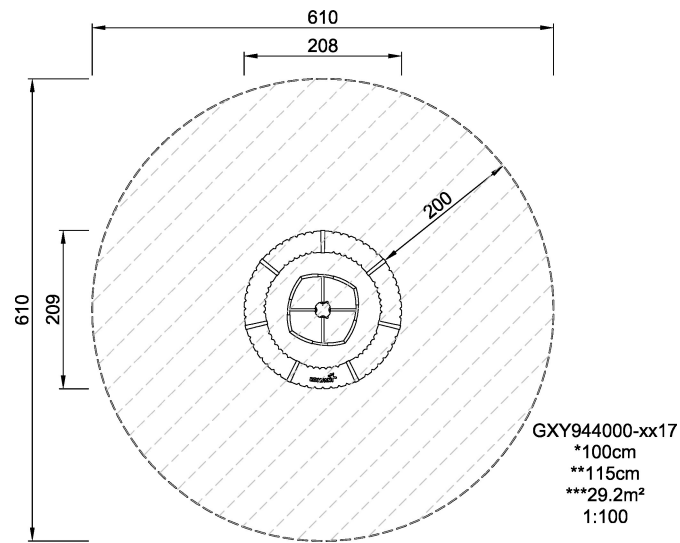

# GXY944 Stellanova

<b>Product Line</b>	Traditional Play
<b>Category</b>	Supernova, carousels & spinners
<b>Age group</b>	8 - 15
<b>Max. fall height (CM)</b>	100
<b>Total height (CM)</b>	115
<b>Safety Zone</b>	29.2 m <sup>2</sup>

SPIN

SOCIALIZE

BALANCE

CONSTRUCT

INCLUSIVE

**SUR-  
FACE**

ADA / INCLUSIVE

**ASTM**

\* = Highest designated play surface.  
\*\* = Total height of product.

<b>Weight/heaviest parts</b>	kg.	<b>Installation (Manpower)</b>	Persons
<b>Concrete required</b>	NaN m <sup>3</sup>	<b>Installation (Hours)</b>	Hours
<b>Foundation amount/footing</b>	NaN	<b>Excavation</b>	NaN m <sup>3</sup>