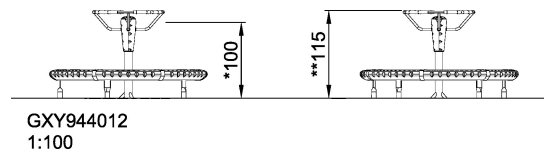

# GXY944 Stellanova

<b>Product Line</b>	Traditional Play
<b>Category</b>	Supernova, carousels & spinners
<b>Age group</b>	8 - 15
<b>Max. fall height (CM)</b>	100
<b>Total height (CM)</b>	115
<b>Safety Zone</b>	29.2 m <sup>2</sup>

SPIN

SOCIALIZE

BALANCE

CONSTRUCT

INCLUSIVE

**SUR-  
FACE**

ADA / INCLUSIVE

**ASTM**

\* = Highest designated play surface.  
\*\* = Total height of product.

<b>Weight/heaviest parts</b>	kg.	<b>Installation (Manpower)</b>	Persons
<b>Concrete required</b>	NaN m <sup>3</sup>	<b>Installation (Hours)</b>	Hours
<b>Foundation amount/footing</b>	NaN	<b>Excavation</b>	NaN m <sup>3</sup>