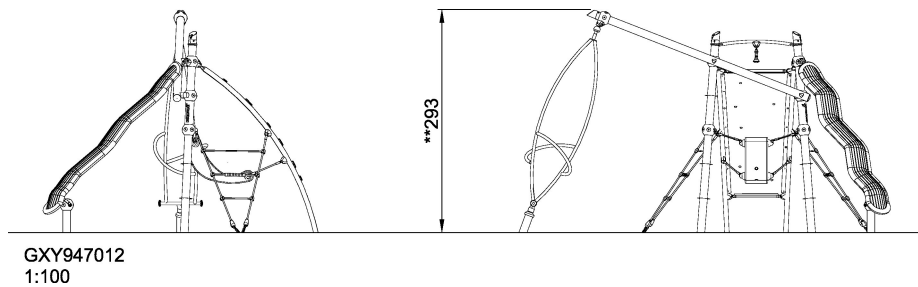

GXY947
Sirius II

With its quirky look and spinning, bouncing climbing, SIRIUS II attracts 6-12 year olds for hours of adventurous play challenges, again and again. The curved climbing wall with the colour spot cleats invites a challenging climb to the top. From here, a handle leads to the bouncy play shell seat for a break. The Climbing nets allow for seating, too, making this a fine corner to meet and hang. The Musca spinner invites wild spins for heaps of children. And the Rocking Tube provides a really challenging climb up and down. Climbing on the Rocking Tube not only is great fun, it also intensely trains the agility, balance and coordination, the ABC of motor skills in 6-12yearolds, necessary fro any sports. But additionally a necessary skill to for instance navigating traffic safely. The spinning, apart from being fun, is great for the sense of balance. This motor skill is fundamental for e.g. sitting still.

Product Line	Urban climbing
Category	GALAXY™
Age group	6 - 15
Max. fall height (CM)	252
Total height (CM)	293
Safety Zone	42.1 m2

SPIN

SOCIALIZE

ROCK

BALANCE

CLIMB

CONSTRUCT

INCLUSIVE

**SUR-
FACE**

* = Highest designated play surface.
** = Total height of product.

Weight/heaviest parts	kg.	Installation (Manpower)	Persons
Concrete required	NaN m3	Installation (Hours)	Hours
Foundation amount/footing	NaN	Excavation	NaN m3