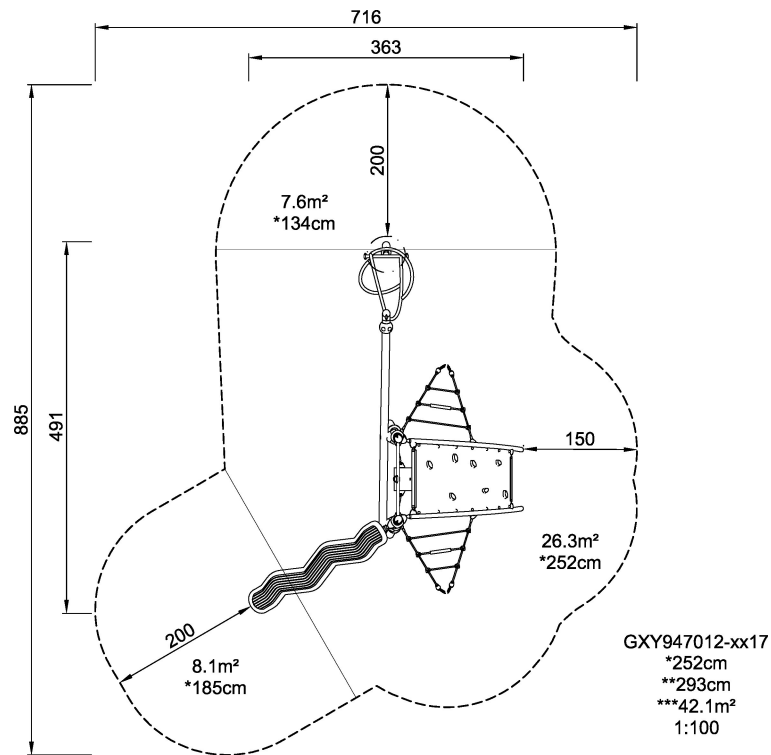

Product Line	Urban climbing
Category	GALAXY™
Age group	6 - 15
Max. fall height (CM)	252
Total height (CM)	293
Safety Zone	42.1 m2

SPIN

SOCIALIZE

ROCK

BALANCE

CLIMB

CONSTRUCT

INCLUSIVE

**SUR-
FACE**

* = Highest designated play surface.
** = Total height of product.

Weight/heaviest parts	kg.	Installation (Manpower)	Persons
Concrete required	NaN m3	Installation (Hours)	Hours
Foundation amount/footing	NaN	Excavation	NaN m3