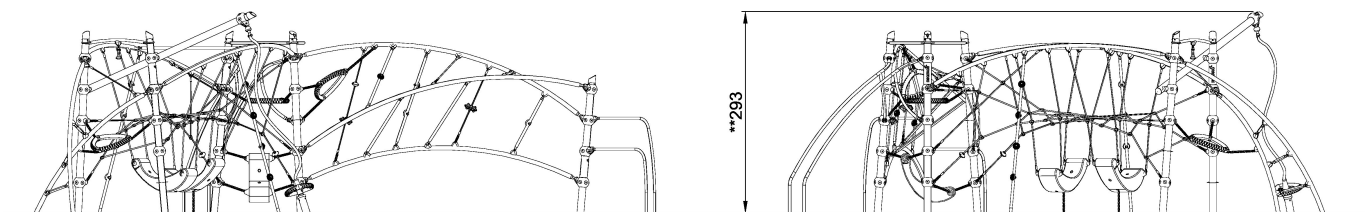

Product Line	Urban climbing
Category	GALAXY™
Age group	6 - 15
Max. fall height (CM)	252
Total height (CM)	293
Safety Zone	85.9 m2

SPIN

SOCIALIZE

ROCK

BALANCE

CLIMB

CONSTRUCT

INCLUSIVE

**SUR-
FACE**

GXY952012
1:100

* = Highest designated play surface.
** = Total height of product.

Weight/heaviest parts	kg.	Installation (Manpower)	Persons
Concrete required	NaN m3	Installation (Hours)	Hours
Foundation amount/footing	NaN	Excavation	NaN m3