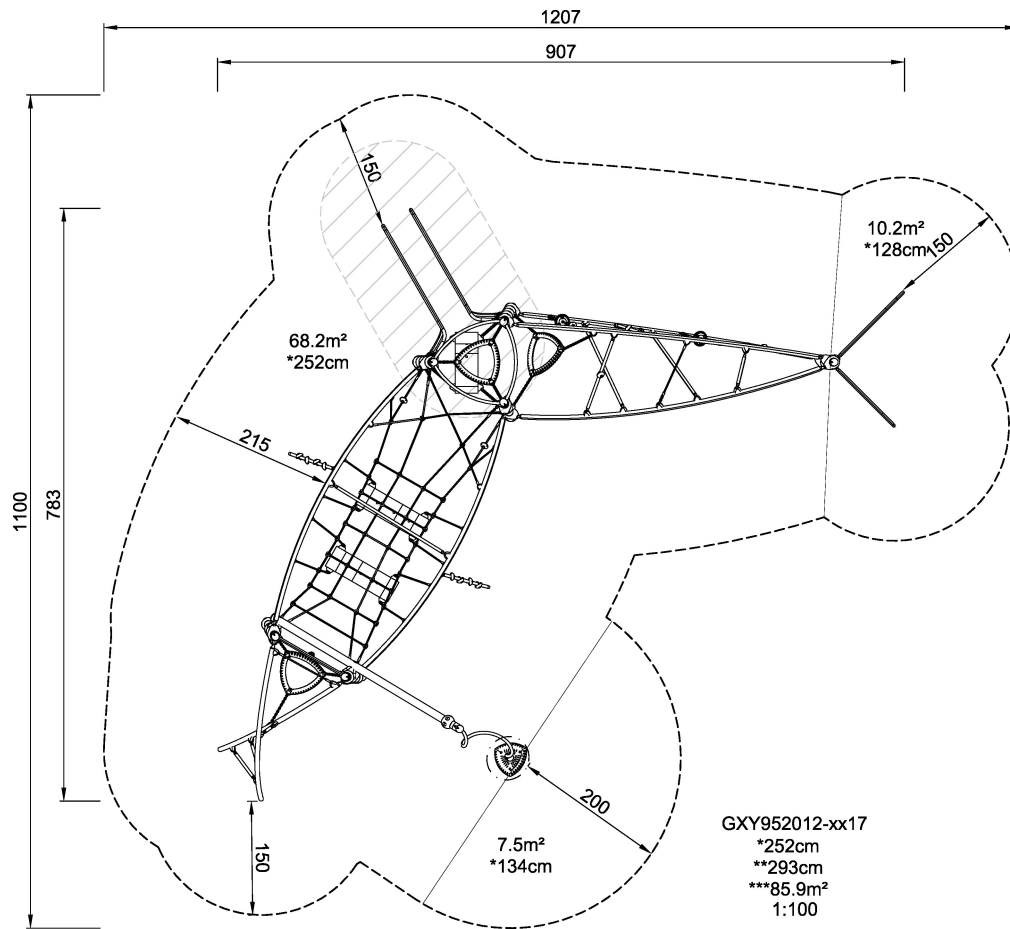

GXY952
Asterope II

Awesome in play versatility and immense multi-functionality meets the older children and teenagers in ASTEROPE: hours and days of climbing, spinning, balancing, swaying?all in a transparent universe that allows for interaction with peers through, in and out the structure. The many, moving socializing or break points contributes to the repeated attraction of the piece. The climbing, bouncing, spinning, gliding and rocking activities vastly train the children's motor skills ABC: Agility, Balance and Coordination. Muscles are strengthened from the climbing and clinging onto spinners. Cardio is trained when running or pushing and pulling friends on the spinner. Bone density is trained when jumping off banister bars. Social-emotional skills are developed by the many turn-taking and socializing activities. The logical thinking is stimulated on the spinning items. Play on!

Product Line	Urban climbing
Category	GALAXY™
Age group	6 - 15
Max. fall height (CM)	252
Total height (CM)	293
Safety Zone	85.9 m2

SPIN

SOCIALIZE

ROCK

BALANCE

CLIMB

CONSTRUCT

INCLUSIVE

**SUR-
FACE**

GXY952012
1:100

* = Highest designated play surface.
** = Total height of product.

Weight/heaviest parts	kg.	Installation (Manpower)	Persons
Concrete required	NaN m3	Installation (Hours)	Hours
Foundation amount/footing	NaN	Excavation	NaN m3