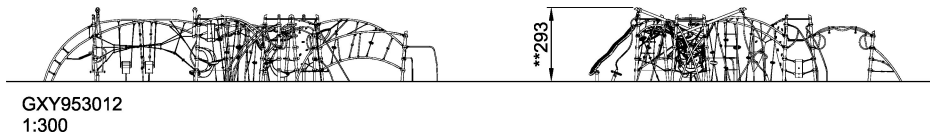

Product Line	Urban climbing
Category	GALAXY™
Age group	6 - 15
Max. fall height (CM)	257
Total height (CM)	293
Safety Zone	164.6 m2

SPIN

SOCIALIZE

ROCK

BALANCE

CLIMB

CONSTRUCT

INCLUSIVE

SURFACE

* = Highest designated play surface.
** = Total height of product.

Weight/heaviest parts	kg.	Installation (Manpower)	Persons
Concrete required	NaN m3	Installation (Hours)	Hours