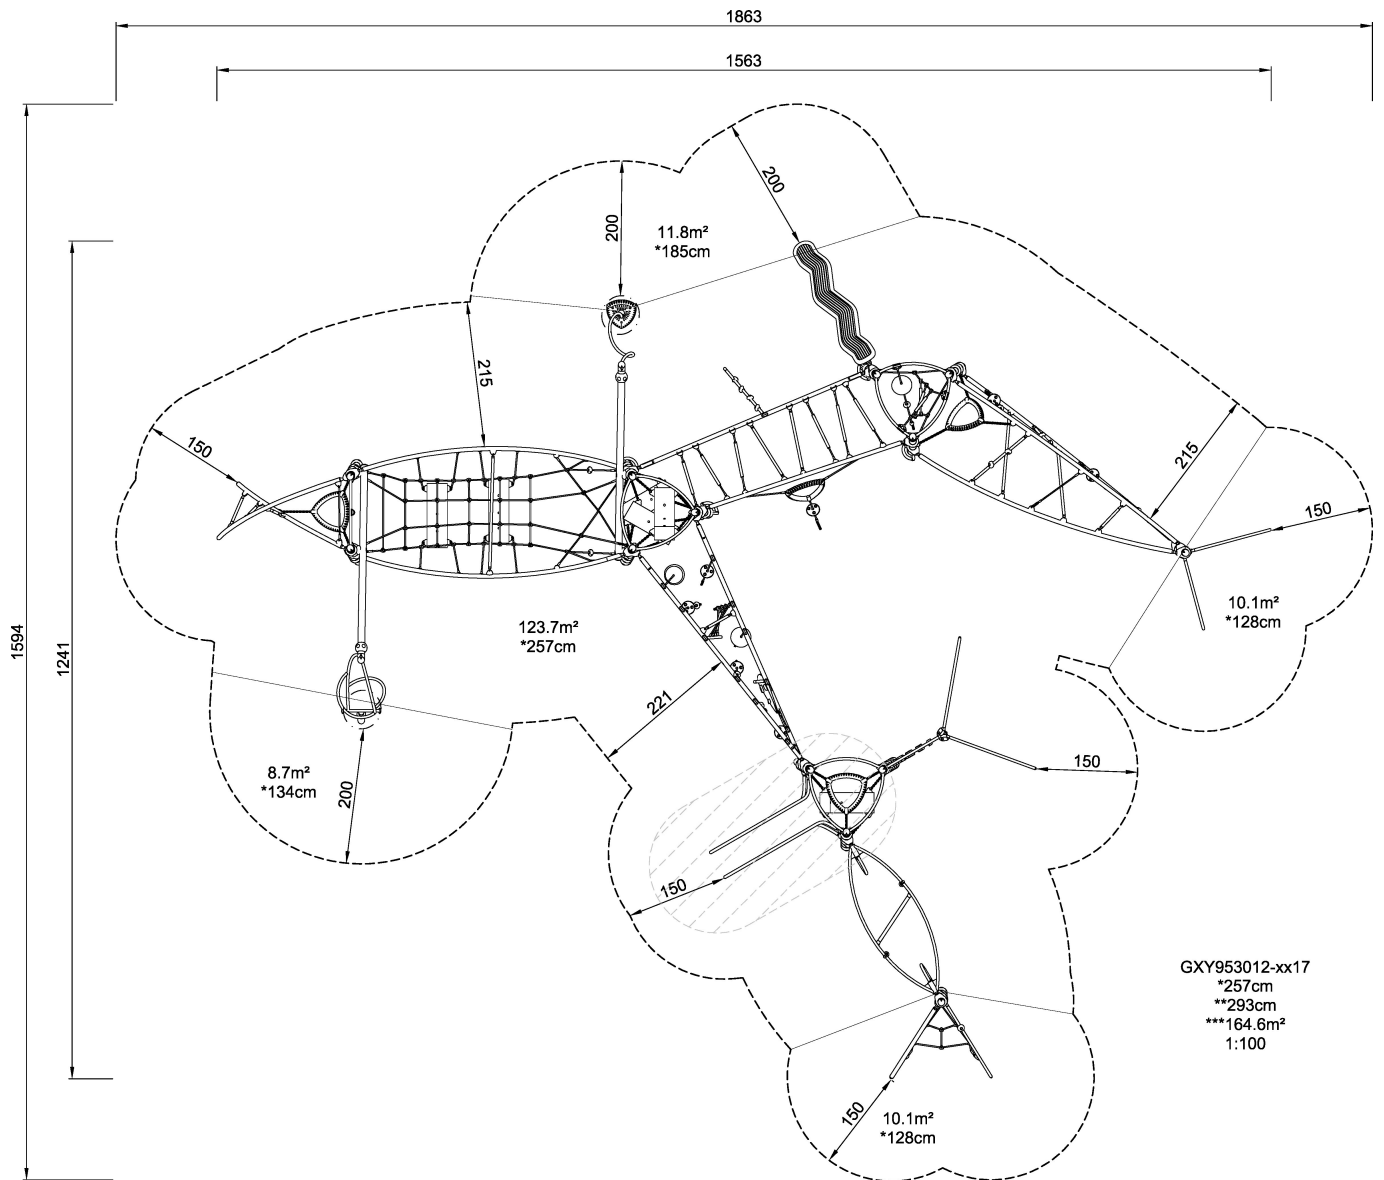

Awesome in play versatility and immense multi-functionality meets the older children: hours and days of climbing, spinning, balancing, rocking, swaying. All in a transparent universe that allows for play with peers through, over, in and out the structure. Accessible from ground level for all abilities to play. The many, moving socializing or break points contributes to the repeated attraction of the piece. The climbing, bouncing, spinning, gliding and rocking activities vastly train the motor skills ABC: Agility, Balance and Coordination. Muscles are strengthened from climbing. Cardio is trained when running or pushing and pulling friends on spinners. Bone density is trained when jumping on and off. The children's social-emotional skills are developed by the many turn-taking and socializing activities. The logical thinking and memory is stimulated on the spinning items.

Product Line	Urban climbing
Category	GALAXY™
Age group	6 - 15
Max. fall height (CM)	257
Total height (CM)	293
Safety Zone	164.6 m2

SPIN

SOCIALIZE

ROCK

BALANCE

CLIMB

CONSTRUCT

INCLUSIVE

SURFACE

* = Highest designated play surface.
** = Total height of product.

Weight/heaviest parts	kg.	Installation (Manpower)	Persons
Concrete required	NaN m3	Installation (Hours)	Hours