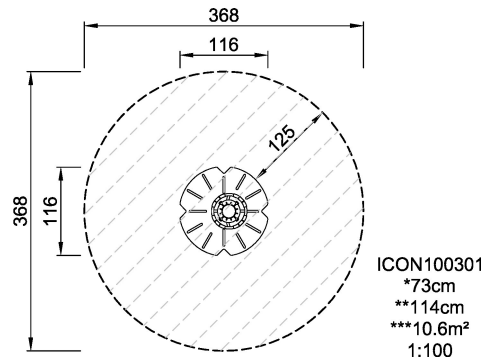

Product Line	Urban climbing
Category	ICON™ Interactive Play (Electronic)
Age group	8 - 15
Max. fall height (CM)	73
Total height (CM)	114
Safety Zone	10.6 m ²

ROCK

BALANCE

INCLUSIVE

SURFACE

ADA / INCLUSIVE

ASTM

* = Highest designated play surface.
** = Total height of product.

Weight/heaviest parts	kg.	Installation (Manpower)	Persons
Concrete required	NaN m ³	Installation (Hours)	Hours
Foundation amount/footing	NaN	Excavation	NaN m ³