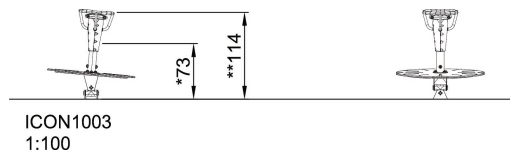

Product Line	Urban climbing
Category	ICON™ Interactive Play (Electronic)
Age group	8 - 15
Max. fall height (CM)	73
Total height (CM)	114
Safety Zone	10.6 m ²

ROCK

BALANCE

INCLUSIVE

SURFACE

ADA / INCLUSIVE

ASTM

* = Highest designated play surface.
** = Total height of product.

Weight/heaviest parts	kg.	Installation (Manpower)	Persons
Concrete required	NaN m ³	Installation (Hours)	Hours
Foundation amount/footing	NaN	Excavation	NaN m ³