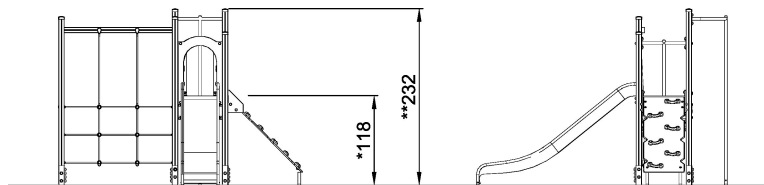

KPL101402

Play tower with climbing net, alu posts & full steel slide

KOMPAN[®]
Let's play

This condensed play unit offers varied and challenging climbing, sliding and somersaulting for older toddlers and preschoolers. A steep climbing wall leads the child to the platform from which either a dare-devil fireman's pole, mainly to the older or the age group, or a stomach tickling slide, takes the child back to the ground level. From the platform, the child can take a climb onto the big net, which invites climbing up, down, across and through, perhaps with a friend. The horizontal rungs offer nice points to sit.

Product Line	Traditional Play
Category	SIMPLY PLAY towers
Age group	2 - 6
Max. fall height (CM)	118
Total height (CM)	232
Safety Zone	26.2 m2

**IN-
GROU.**

KPL101402
1:100

* = Highest designated play surface.
** = Total height of product.