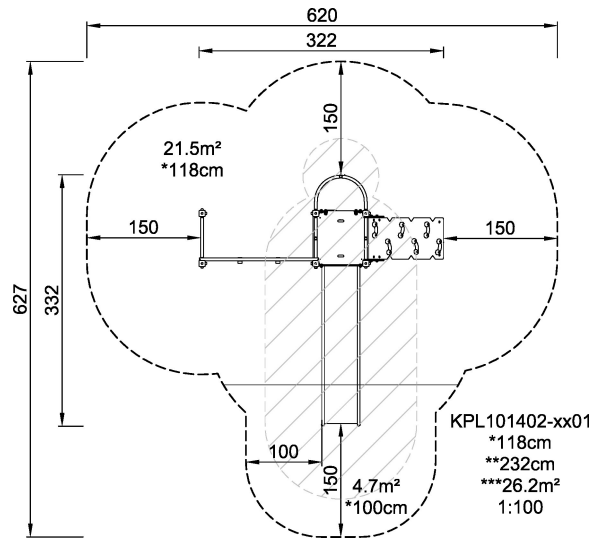

KPL101402

Play tower with climbing net, alu posts & full steel slide

KOMPAN[®]
Let's play

This condensed play unit offers varied and challenging climbing, sliding and somersaulting for older toddlers and preschoolers. A steep climbing wall leads the child to the platform from which either a dare-devil fireman's pole, mainly to the older or the age group, or a stomach tickling slide, takes the child back to the ground level. From the platform, the child can take a climb onto the big net, which invites climbing up, down, across and through, perhaps with a friend. The horizontal rungs offer nice points to sit.

Product Line	Traditional Play
Category	SIMPLY PLAY towers
Age group	2 - 6
Max. fall height (CM)	118
Total height (CM)	232
Safety Zone	26.2 m2

**IN-
GROU.**

KPL101402
1:100

* = Highest designated play surface.
** = Total height of product.