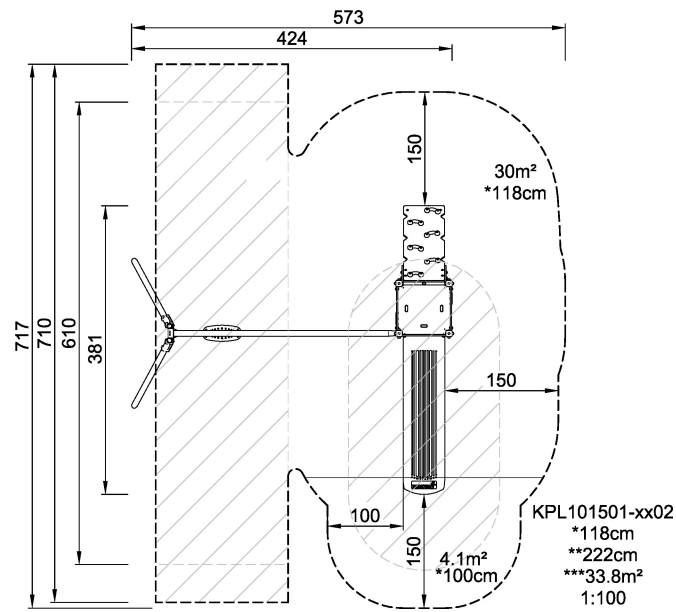

KPL101501

Play tower with swing 2,0cm, wood posts & plastic slide

KOMPAN[®]
Let's play

For the active preschooler this unit with a swing is the perfect fun. The steep climbing wall takes the toddler to the platform from which either a dare-devil fireman's pole, mainly to the older or the age group, or a stomach tickling slide, takes the child back to the ground level. In a playful and fun way both muscle and motor skills are stimulated, forming a basis for mastering both social skills and thinking skills.

Product Line	Traditional Play
Category	SIMPLY PLAY towers
Age group	2 - 6
Max. fall height (CM)	118
Total height (CM)	222
Safety Zone	33.8 m ²

**IN-
GROU.**

* = Highest designated play surface.
** = Total height of product.