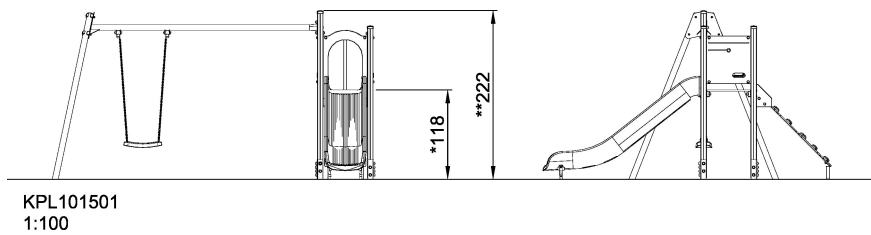

KPL101501

Play tower with swing 2,0cm, wood posts & plastic slide

KOMPAN[®]
Let's play

For the active preschooler this unit with a swing is the perfect fun. The steep climbing wall takes the toddler to the platform from which either a dare-devil fireman's pole, mainly to the older or the age group, or a stomach tickling slide, takes the child back to the ground level. In a playful and fun way both muscle and motor skills are stimulated, forming a basis for mastering both social skills and thinking skills.

Product Line	Traditional Play
Category	SIMPLY PLAY towers
Age group	2 - 6
Max. fall height (CM)	118
Total height (CM)	222
Safety Zone	33.8 m ²

**IN-
GROU.**

* = Highest designated play surface.
** = Total height of product.