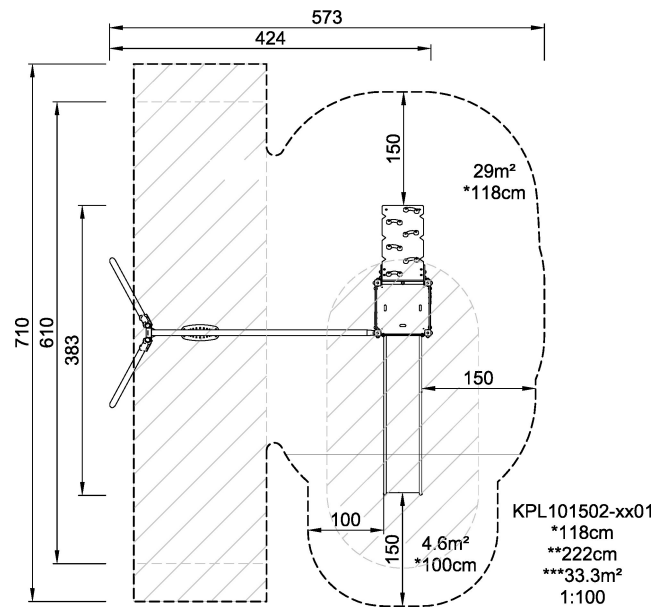

KPL101502

Play tower with swing 2,0m, alu posts & full steel slide

For the active preschooler this unit with a swing is the perfect fun. The steep climbing wall takes the toddler to the platform from which either a dare-devil fireman's pole, mainly to the older or the age group, or a stomach tickling slide, takes the child back to the ground level. In a playful and fun way both muscle and motor skills are stimulated, forming a basis for mastering both social skills and thinking skills.

Product Line	Traditional Play
Category	SIMPLY PLAY towers
Age group	2 - 6
Max. fall height (CM)	118
Total height (CM)	222
Safety Zone	33.3 m ²

**IN-
GROU.**

* = Highest designated play surface.
** = Total height of product.