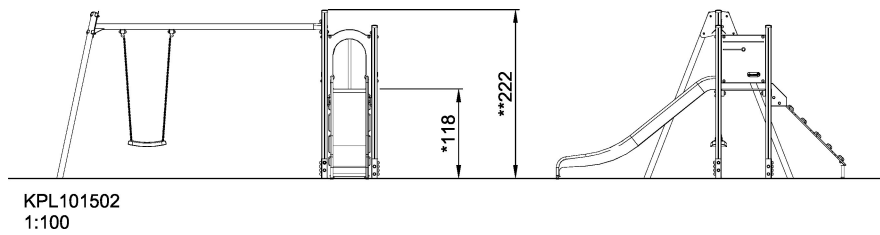

KPL101502

Play tower with swing 2,0m, alu posts & full steel slide

For the active preschooler this unit with a swing is the perfect fun. The steep climbing wall takes the toddler to the platform from which either a dare-devil fireman's pole, mainly to the older or the age group, or a stomach tickling slide, takes the child back to the ground level. In a playful and fun way both muscle and motor skills are stimulated, forming a basis for mastering both social skills and thinking skills.

Product Line	Traditional Play
Category	SIMPLY PLAY towers
Age group	2 - 6
Max. fall height (CM)	118
Total height (CM)	222
Safety Zone	33.3 m ²

**IN-
GROU.**

* = Highest designated play surface.
** = Total height of product.