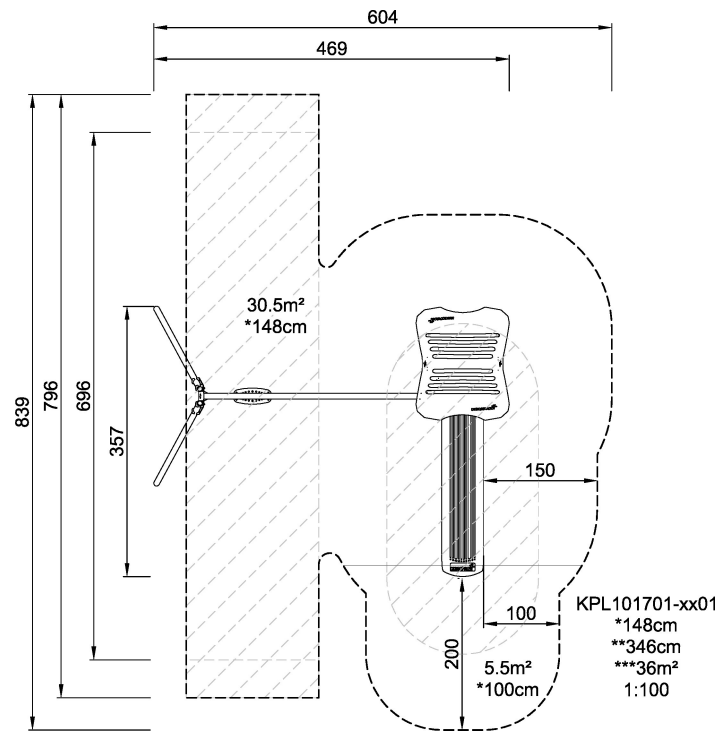

# Play tower with swing 2,5, wood posts & plastic slide

**KOMPAN**<sup>®</sup>  
Let's play

This play tower offers the perfect combination of climbing, swinging and sliding which is a great recipe for great fun for school age children. The platform with the slide can be entered by the climbing wall and from the platform a stomach-tickling slide ride takes the child back to the ground. The swing is great fun and a feature that can be used by all generations, seated, lying on the stomach or standing.

<b>Product Line</b>	Traditional Play
<b>Category</b>	SIMPLY PLAY towers
<b>Age group</b>	4 - 10
<b>Max. fall height (CM)</b>	148
<b>Total height (CM)</b>	346
<b>Safety Zone</b>	36 m <sup>2</sup>

IN-  
GROU.

\* = Highest designated play surface.  
\*\* = Total height of product.

<b>Weight/heaviest parts</b>	kg.	<b>Installation (Manpower)</b>	Persons
<b>Concrete required</b>	NaN m <sup>3</sup>	<b>Installation (Hours)</b>	Hours
<b>Foundation amount/footing</b>	NaN	<b>Excavation</b>	NaN m <sup>3</sup>