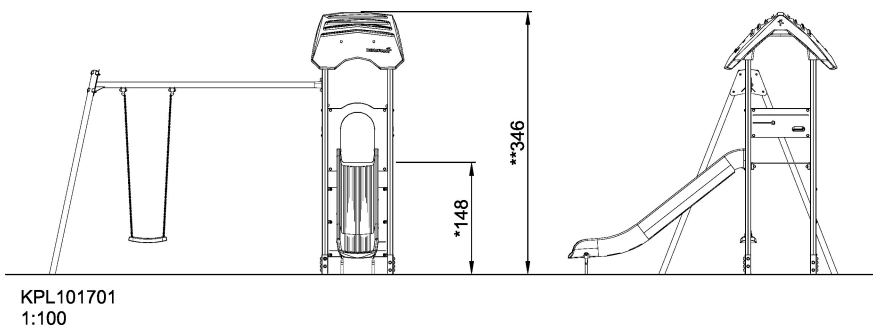

# Play tower with swing 2,5, wood posts & plastic slide

**KOMPAN**<sup>®</sup>  
Let's play

This play tower offers the perfect combination of climbing, swinging and sliding which is a great recipe for great fun for school age children. The platform with the slide can be entered by the climbing wall and from the platform a stomach-tickling slide ride takes the child back to the ground. The swing is great fun and a feature that can be used by all generations, seated, lying on the stomach or standing.

<b>Product Line</b>	Traditional Play
<b>Category</b>	SIMPLY PLAY towers
<b>Age group</b>	4 - 10
<b>Max. fall height (CM)</b>	148
<b>Total height (CM)</b>	346
<b>Safety Zone</b>	36 m <sup>2</sup>

IN-  
GROU.

\* = Highest designated play surface.  
\*\* = Total height of product.

<b>Weight/heaviest parts</b>	kg.	<b>Installation (Manpower)</b>	Persons
<b>Concrete required</b>	NaN m <sup>3</sup>	<b>Installation (Hours)</b>	Hours
<b>Foundation amount/footing</b>	NaN	<b>Excavation</b>	NaN m <sup>3</sup>