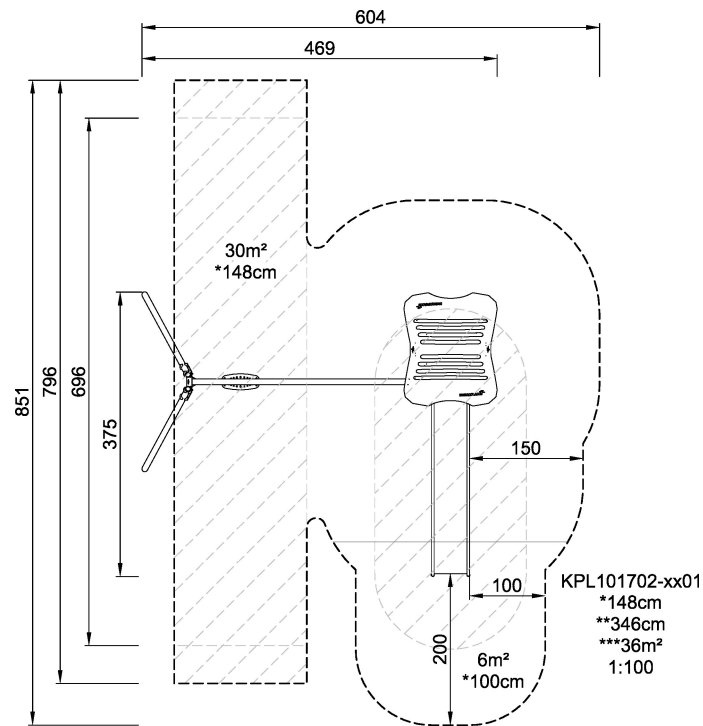

# Play tower with swing 2,5m, alu posts & full steel slide

**KOMPAN**<sup>®</sup>  
Let's play

This play tower offers the perfect combination of climbing, swinging and sliding which is a great recipe for great fun for school age children. The platform with the slide can be entered by the climbing wall and from the platform a stomach-tickling slide ride takes the child back to the ground. The swing is great fun and a feature that can be used by all generations, seated, lying on the stomach or standing.

<b>Product Line</b>	Traditional Play
<b>Category</b>	SIMPLY PLAY towers
<b>Age group</b>	4 - 10
<b>Max. fall height (CM)</b>	148
<b>Total height (CM)</b>	346
<b>Safety Zone</b>	36 m <sup>2</sup>

IN-  
GROU.

\* = Highest designated play surface.  
\*\* = Total height of product.

<b>Weight/heaviest parts</b>	kg.	<b>Installation (Manpower)</b>	Persons
<b>Concrete required</b>	NaN m3	<b>Installation (Hours)</b>	Hours
<b>Foundation amount/footing</b>	NaN	<b>Excavation</b>	NaN m3