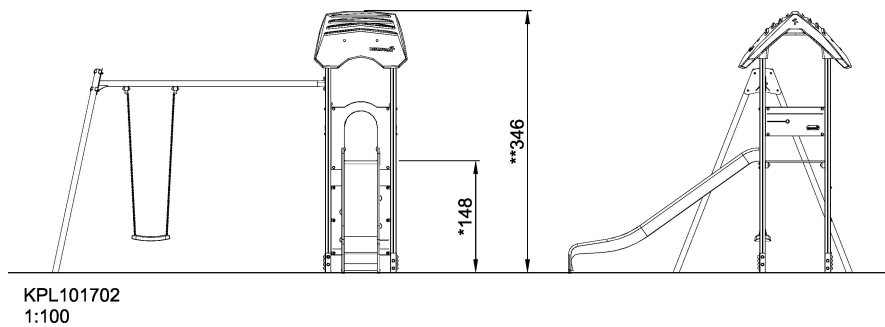

# Play tower with swing 2,5m, alu posts & full steel slide

**KOMPAN**<sup>®</sup>  
Let's play

This play tower offers the perfect combination of climbing, swinging and sliding which is a great recipe for great fun for school age children. The platform with the slide can be entered by the climbing wall and from the platform a stomach-tickling slide ride takes the child back to the ground. The swing is great fun and a feature that can be used by all generations, seated, lying on the stomach or standing.

<b>Product Line</b>	Traditional Play
<b>Category</b>	SIMPLY PLAY towers
<b>Age group</b>	4 - 10
<b>Max. fall height (CM)</b>	148
<b>Total height (CM)</b>	346
<b>Safety Zone</b>	36 m <sup>2</sup>

IN-  
GROU.

\* = Highest designated play surface.  
\*\* = Total height of product.

<b>Weight/heaviest parts</b>	kg.	<b>Installation (Manpower)</b>	Persons
<b>Concrete required</b>	NaN m3	<b>Installation (Hours)</b>	Hours
<b>Foundation amount/footing</b>	NaN	<b>Excavation</b>	NaN m3