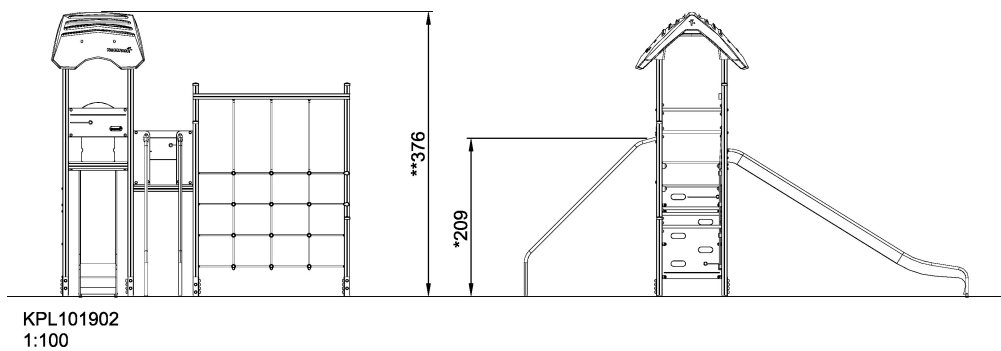

KPL101902

Play tower w/ banister bars, alu posts & full steel slide

Climbing and sliding are eternally popular with school age children. This dense play unit offers a wide masked net for the heavy, big movement climbing – also allowing for a seated break with friends - a climbing wall for the two dimensional, Banister Bars and a slide for stomach tickling back to the ground. On ground level, a somersault bar allows for somersaulting, hanging in the knees or just being seated.

Product Line	Traditional Play
Category	SIMPLY PLAY towers
Age group	6 - 12
Max. fall height (CM)	209
Total height (CM)	376
Safety Zone	41 m ²

**IN-
GROU.**

* = Highest designated play surface.
** = Total height of product.