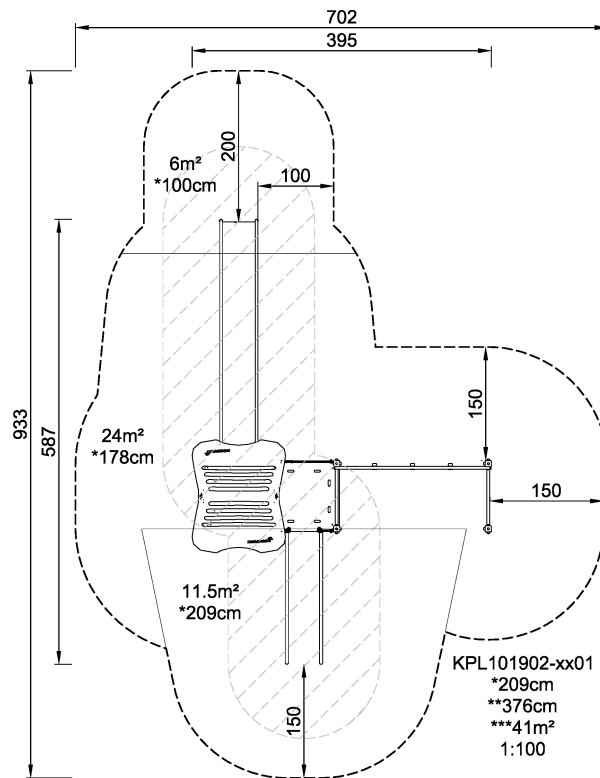

KPL101902

Play tower w/ banister bars, alu posts & full steel slide

Climbing and sliding are eternally popular with school age children. This dense play unit offers a wide masked net for the heavy, big movement climbing – also allowing for a seated break with friends - a climbing wall for the two dimensional, Banister Bars and a slide for stomach tickling back to the ground. On ground level, a somersault bar allows for somersaulting, hanging in the knees or just being seated.

Product Line	Traditional Play
Category	SIMPLY PLAY towers
Age group	6 - 12
Max. fall height (CM)	209
Total height (CM)	376
Safety Zone	41 m ²

**IN-
GROU.**

* = Highest designated play surface.
** = Total height of product.