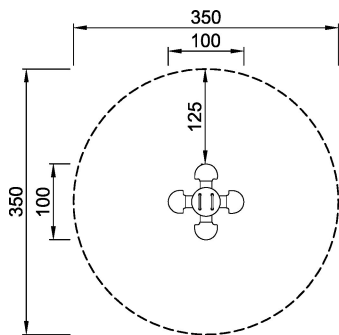

SOCIALIZE

ROCK

DRAMATIC  
PLAY

INCLUSIVE

**SUR-  
FACE**

KPL110-xx01  
\*60cm  
\*\*65cm  
\*\*\*9.6m<sup>2</sup>  
1:100

KPL110-xx01  
1:100

\* = Highest designated play surface.  
\*\* = Total height of product.