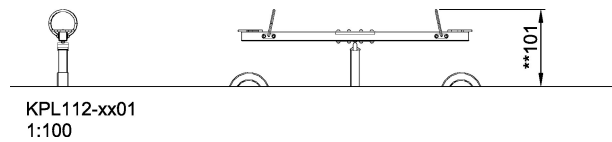

<b>Product Line</b>	Traditional Play
<b>Category</b>	Seesaws
<b>Age group</b>	3 - 8
<b>Max. fall height (CM)</b>	112
<b>Total height (CM)</b>	102
<b>Safety Zone</b>	11.3 m <sup>2</sup>

IN-  
GROU.

\* = Highest designated play surface.  
\*\* = Total height of product.