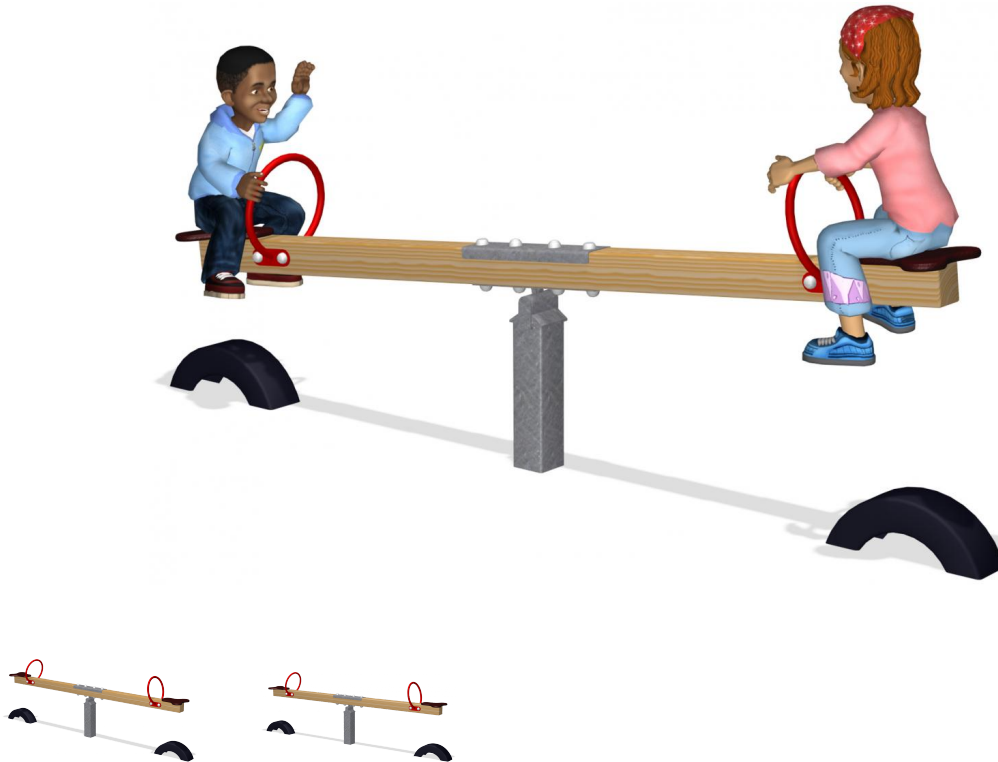

KPL112

# Seesaw with tyres

**KOMPAN**<sup>®</sup>  
Let's play

We all know and love the seesaw - it's a classic piece of playground equipment. We offer quality seesaws in many shapes and sizes, including the popular Multi Seesaw designed to ensure safe play for many children. Note to Australian customers: This product is not available in your region, please contact your local KOMPAN agent for alternative materials

<b>Product Line</b>	Traditional Play
<b>Category</b>	Seesaws
<b>Age group</b>	3 - 8
<b>Max. fall height (CM)</b>	112
<b>Total height (CM)</b>	102
<b>Safety Zone</b>	11.3 m <sup>2</sup>

IN-  
GROU.

\* = Highest designated play surface.  
\*\* = Total height of product.