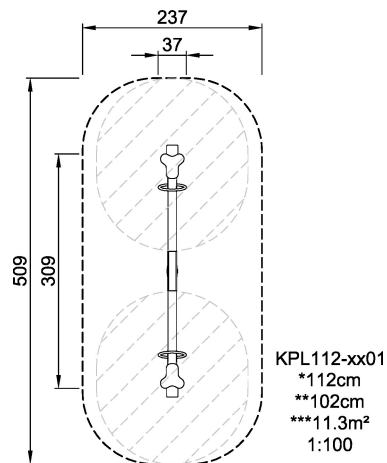

KPL112

<b>Product Line</b>	Traditional Play
<b>Category</b>	Seesaws
<b>Age group</b>	3 - 8
<b>Max. fall height (CM)</b>	112
<b>Total height (CM)</b>	102
<b>Safety Zone</b>	11.3 m <sup>2</sup>

IN-  
GROU.

\* = Highest designated play surface.  
\*\* = Total height of product.