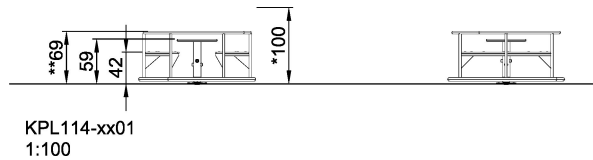

KPL114

Carousel with bench

KOMPAN
Let's play

Children can't get enough of the sensation of speed and spinning. Our range contains both traditional carousels and innovative spinning products.

Product Line	Traditional Play
Category	Supernova, carousels & spinners
Age group	2 - 8
Max. fall height (CM)	100
Total height (CM)	69
Safety Zone	24.2 m2

IN-
GROU.

* = Highest designated play surface.
** = Total height of product.

Weight/heaviest parts	kg.	Installation (Manpower)	Persons
Concrete required	NaN m ³	Installation (Hours)	Hours
Foundation amount/footing	NaN	Excavation	NaN m ³