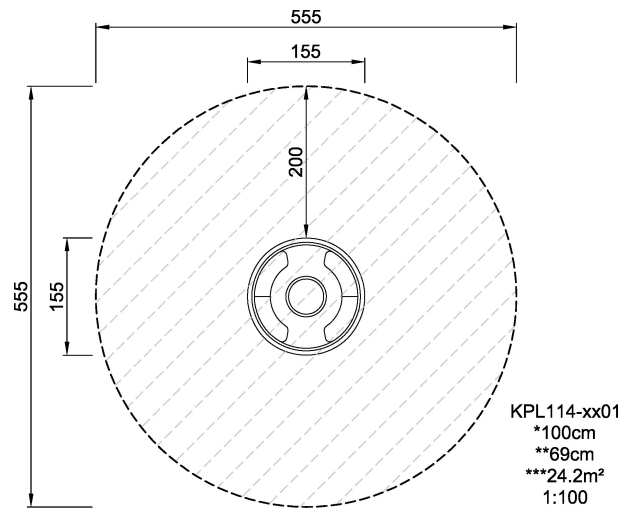

KPL114

Carousel with bench

KOMPAN
Let's play

Children can't get enough of the sensation of speed and spinning. Our range contains both traditional carousels and innovative spinning products.

Product Line	Traditional Play
Category	Supernova, carousels & spinners
Age group	2 - 8
Max. fall height (CM)	100
Total height (CM)	69
Safety Zone	24.2 m2

IN-
GROU.

* = Highest designated play surface.
** = Total height of product.

Weight/heaviest parts	kg.	Installation (Manpower)	Persons
Concrete required	NaN m ³	Installation (Hours)	Hours
Foundation amount/footing	NaN	Excavation	NaN m ³