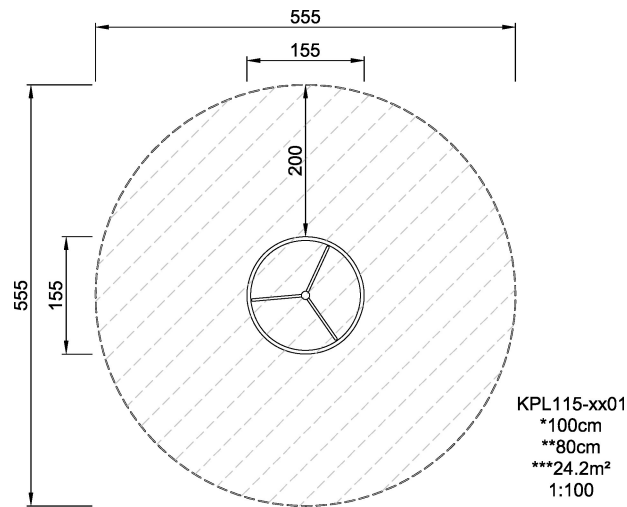

# Carousel with bars

Children can't get enough of the sensation of speed and spinning. Our range contains both traditional carousels and innovative spinning products.

<b>Product Line</b>	Traditional Play
<b>Category</b>	Supernova, carousels & spinners
<b>Age group</b>	4 - 12
<b>Max. fall height (CM)</b>	100
<b>Total height (CM)</b>	80
<b>Safety Zone</b>	24.2 m2

SPIN

SOCIALIZE

IN-  
GROU.

\* = Highest designated play surface.  
\*\* = Total height of product.

<b>Weight/heaviest parts</b>	kg.	<b>Installation (Manpower)</b>	Persons
<b>Concrete required</b>	NaN m <sup>3</sup>	<b>Installation (Hours)</b>	Hours
<b>Foundation amount/footing</b>	NaN	<b>Excavation</b>	NaN m <sup>3</sup>