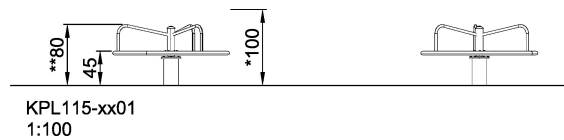

# Carousel with bars

Children can't get enough of the sensation of speed and spinning. Our range contains both traditional carousels and innovative spinning products.

<b>Product Line</b>	Traditional Play
<b>Category</b>	Supernova, carousels & spinners
<b>Age group</b>	4 - 12
<b>Max. fall height (CM)</b>	100
<b>Total height (CM)</b>	80
<b>Safety Zone</b>	24.2 m2

SPIN

SOCIALIZE

IN-  
GROU.

\* = Highest designated play surface.  
\*\* = Total height of product.

<b>Weight/heaviest parts</b>	kg.	<b>Installation (Manpower)</b>	Persons
<b>Concrete required</b>	NaN m <sup>3</sup>	<b>Installation (Hours)</b>	Hours
<b>Foundation amount/footing</b>	NaN	<b>Excavation</b>	NaN m <sup>3</sup>