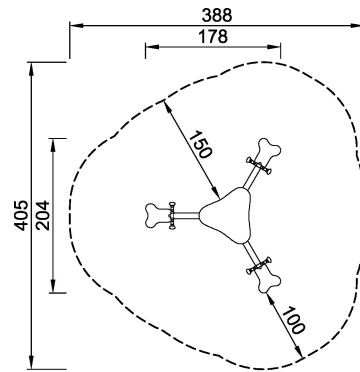

Product Line	Traditional Play
Category	Seesaws
Age group	3 - 8
Max. fall height (CM)	100
Total height (CM)	78
Safety Zone	11.9 m ²

**SUR-
FACE**

KPL117
*100cm
**78cm
***11,9m²
1:100

KPL117-xx01
1:100

* = Highest designated play surface.
** = Total height of product.