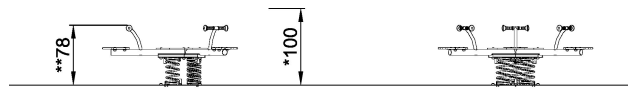

Product Line	Traditional Play
Category	Seesaws
Age group	3 - 8
Max. fall height (CM)	100
Total height (CM)	78
Safety Zone	11.9 m ²

**SUR-
FACE**

KPL117
*100cm
**78cm
***11,9m²
1:100

KPL117-xx01
1:100

* = Highest designated play surface.
** = Total height of product.