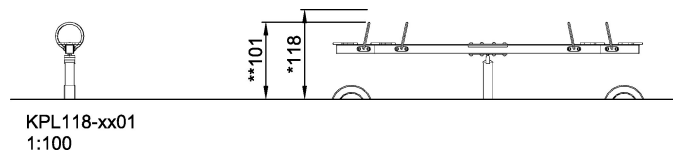

<b>Product Line</b>	Traditional Play
<b>Category</b>	Seesaws
<b>Age group</b>	3 - 8
<b>Max. fall height (CM)</b>	118
<b>Total height (CM)</b>	101
<b>Safety Zone</b>	13 m <sup>2</sup>

**IN-  
GROU.**

\* = Highest designated play surface.  
\*\* = Total height of product.