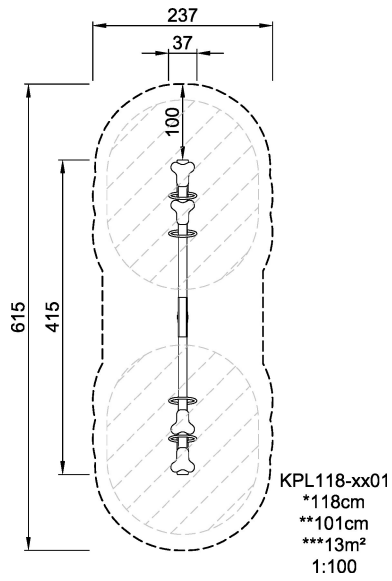

<b>Product Line</b>	Traditional Play
<b>Category</b>	Seesaws
<b>Age group</b>	3 - 8
<b>Max. fall height (CM)</b>	118
<b>Total height (CM)</b>	101
<b>Safety Zone</b>	13 m <sup>2</sup>

**IN-  
GROU.**

\* = Highest designated play surface.  
\*\* = Total height of product.