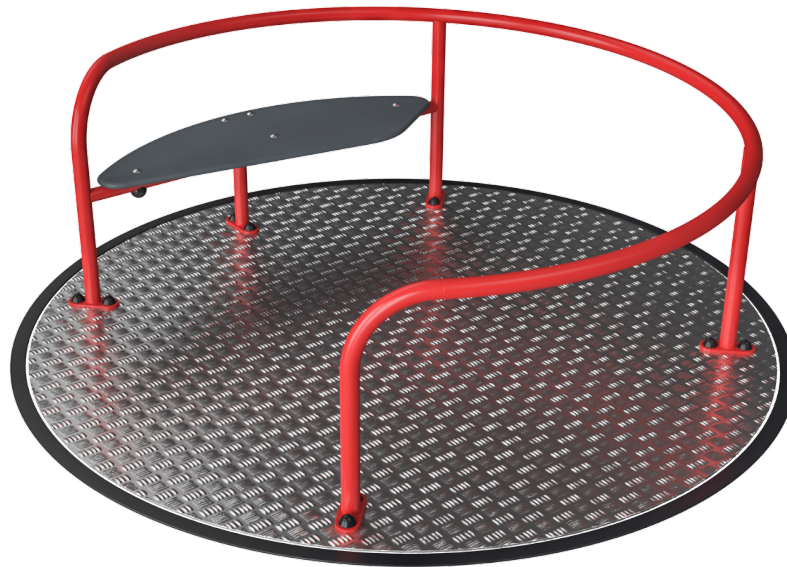

KPL123

# Wheelchair carousel

Carousel with room for wheelchair:  
WOW - this is play for everyone, no matter their abilities. The huge truly inclusive, universal design carousel attracts big groups of children and adults in for a spin. Due to its versatility, it appeals to children and adults again and again. The ground-level design makes the carousel accessible to everyone. The bench provides a comfortably seated spin. The handholds function from both sides. From the inside they offer good support, whilst from the outside they to get the carousel moving. Spinning on this carousel trains the vestibular system, the sense of balance and the spatial awareness. The benefits trained through play also encompass social skills, such as cooperation and empathy by assisting friends of all abilities to spin and helping others wanting to join or exit. It is play with a purpose for all.

<b>Product Line</b>	Traditional Play
<b>Category</b>	Supernova, carousels & spinners
<b>Age group</b>	2+
<b>Max. fall height (CM)</b>	100
<b>Total height (CM)</b>	67
<b>Safety Zone</b>	29 m2

IN-  
GROU.