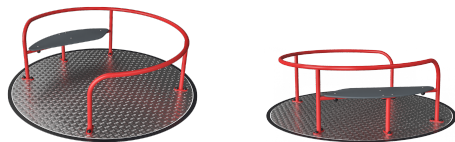

KPL123

# Wheelchair carousel

Carousel with room for wheelchair:  
WOW - this is play for everyone, no matter their abilities. The huge truly inclusive, universal design carousel attracts big groups of children and adults in for a spin. Due to its versatility, it appeals to children and adults again and again. The ground-level design makes the carousel accessible to everyone. The bench provides a comfortably seated spin. The handholds function from both sides. From the inside they offer good support, whilst from the outside they to get the carousel moving. Spinning on this carousel trains the vestibular system, the sense of balance and the spatial awareness. The benefits trained through play also encompass social skills, such as cooperation and empathy by assisting friends of all abilities to spin and helping others wanting to join or exit. It is play with a purpose for all.

<b>Product Line</b>	Traditional Play
<b>Category</b>	Supernova, carousels & spinners
<b>Age group</b>	2+
<b>Max. fall height (CM)</b>	100
<b>Total height (CM)</b>	67
<b>Safety Zone</b>	29 m2

IN-  
GROU.