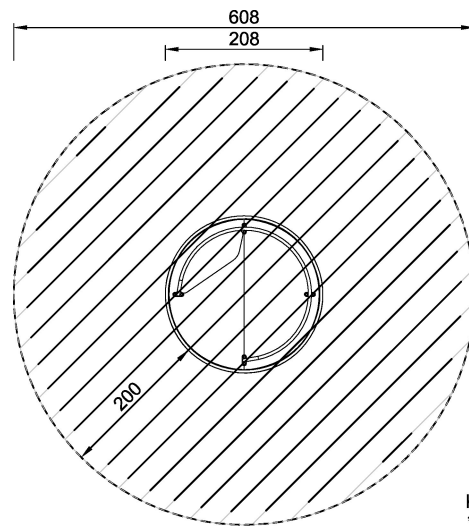

# Wheelchair carousel

Carousel with room for wheelchair:  
WOW - this is play for everyone, no matter their abilities. The huge truly inclusive, universal design carousel attracts big groups of children and adults in for a spin. Due to its versatility, it appeals to children and adults again and again. The ground-level design makes the carousel accessible to everyone. The bench provides a comfortably seated spin. The handholds function from both sides. From the inside they offer good support, whilst from the outside they to get the carousel moving. Spinning on this carousel trains the vestibular system, the sense of balance and the spatial awareness. The benefits trained through play also encompass social skills, such as cooperation and empathy by assisting friends of all abilities to spin and helping others wanting to join or exit. It is play with a purpose for all.

<b>Product Line</b>	Traditional Play
<b>Category</b>	Supernova, carousels & spinners
<b>Age group</b>	2+
<b>Max. fall height (CM)</b>	100
<b>Total height (CM)</b>	67
<b>Safety Zone</b>	29 m2

IN-  
GROU.

ASTM

KPL123  
\*100cm  
\*\*67cm  
\*\*\*29m<sup>2</sup>  
1:100

\* = Highest designated play surface.  
\*\* = Total height of product.

<b>Weight/heaviest parts</b>	kg.	<b>Installation (Manpower)</b>	Persons
<b>Concrete required</b>	NaN m <sup>3</sup>	<b>Installation (Hours)</b>	Hours
<b>Foundation amount/footing</b>	NaN	<b>Excavation</b>	NaN m <sup>3</sup>