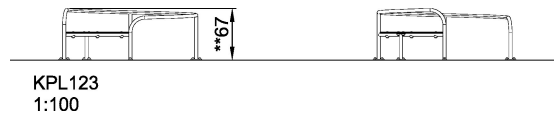

# Wheelchair carousel

Carousel with room for wheelchair:  
WOW - this is play for everyone, no matter their abilities. The huge truly inclusive, universal design carousel attracts big groups of children and adults in for a spin. Due to its versatility, it appeals to children and adults again and again. The ground-level design makes the carousel accessible to everyone. The bench provides a comfortably seated spin. The handholds function from both sides. From the inside they offer good support, whilst from the outside they to get the carousel moving. Spinning on this carousel trains the vestibular system, the sense of balance and the spatial awareness. The benefits trained through play also encompass social skills, such as cooperation and empathy by assisting friends of all abilities to spin and helping others wanting to join or exit. It is play with a purpose for all.

<b>Product Line</b>	Traditional Play
<b>Category</b>	Supernova, carousels & spinners
<b>Age group</b>	2+
<b>Max. fall height (CM)</b>	100
<b>Total height (CM)</b>	67
<b>Safety Zone</b>	29 m2

IN-  
GROU.

ASTM

KPL123  
\*100cm  
\*\*67cm  
\*\*\*29m<sup>2</sup>  
1:100

\* = Highest designated play surface.  
\*\* = Total height of product.

<b>Weight/heaviest parts</b>	kg.	<b>Installation (Manpower)</b>	Persons
<b>Concrete required</b>	NaN m <sup>3</sup>	<b>Installation (Hours)</b>	Hours
<b>Foundation amount/footing</b>	NaN	<b>Excavation</b>	NaN m <sup>3</sup>