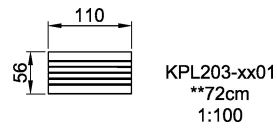

Category Benches, tables & signs

Total height (CM)72

**SUR-
FACE**

* = Highest designated play surface.
** = Total height of product.

Weight/heaviest parts	kg.	Installation (Manpower)	Persons
Concrete required	NaN m3	Installation (Hours)	Hours
Foundation amount/footing	NaN	Excavation	NaN m3