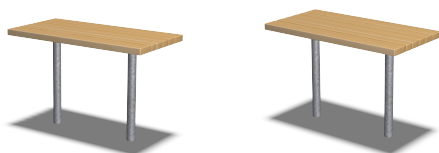

KPL203 Table, Pine

Classic designed park furniture with low maintenance materials such as hot dip galvanised steel and high quality wood. The wooden boards are of impregnated pine wood or hardwood.

Product Line Park equipment

Category Benches, tables & signs

Total height (CM)72

**SUR-
FACE**

* = Highest designated play surface.
** = Total height of product.

Weight/heaviest parts	kg.	Installation (Manpower)	Persons
Concrete required	NaN m3	Installation (Hours)	Hours
Foundation amount/footing	NaN	Excavation	NaN m3