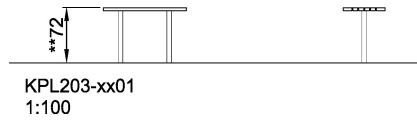

Category Benches, tables & signs

Total height (CM)72

**SUR-
FACE**

* = Highest designated play surface.
** = Total height of product.

Weight/heaviest parts	kg.	Installation (Manpower)	Persons
Concrete required	NaN m3	Installation (Hours)	Hours
Foundation amount/footing	NaN	Excavation	NaN m3