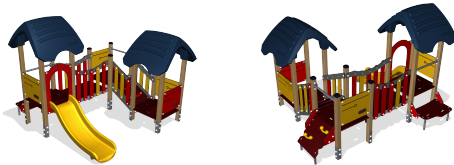

# Three tower w/ panel bridge, wood posts & plastic slide

This play home-themed structure supports all toddlers wanting to climb from one platform to another due to the accessible stairway. The structure is wide enough to room an assistant and with good grips in the floors. The transfer platform at the stair entrance makes a good seat as well. The slide leads the child back to ground level at full speed. Under the platform a nice space awaits with a seat supporting meetings, friendly chats and not least shopping, sleeping, exhibiting or whatever is needed for today's play.

<b>Product Line</b>	Traditional Play
<b>Category</b>	SIMPLY PLAY towers
<b>Age group</b>	1 - 4
<b>Max. fall height (CM)</b>	100
<b>Total height (CM)</b>	214
<b>Safety Zone</b>	26 m <sup>2</sup>

IN-  
GROU.