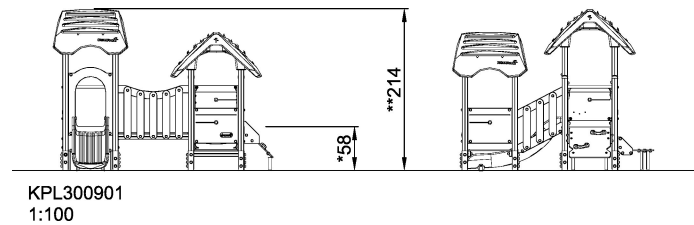

# Three tower w/ panel bridge, wood posts & plastic slide

This play home-themed structure supports all toddlers wanting to climb from one platform to another due to the accessible stairway. The structure is wide enough to room an assistant and with good grips in the floors. The transfer platform at the stair entrance makes a good seat as well. The slide leads the child back to ground level at full speed. Under the platform a nice space awaits with a seat supporting meetings, friendly chats and not least shopping, sleeping, exhibiting or whatever is needed for today's play.

<b>Product Line</b>	Traditional Play
<b>Category</b>	SIMPLY PLAY towers
<b>Age group</b>	1 - 4
<b>Max. fall height (CM)</b>	100
<b>Total height (CM)</b>	214
<b>Safety Zone</b>	26 m <sup>2</sup>

IN-  
GROU.

\* = Highest designated play surface.  
\*\* = Total height of product.

<b>Weight/heaviest parts</b>	kg.	<b>Installation (Manpower)</b>	Persons
<b>Concrete required</b>	NaN m3	<b>Installation (Hours)</b>	Hours
<b>Foundation amount/footing</b>	NaN	<b>Excavation</b>	NaN m3