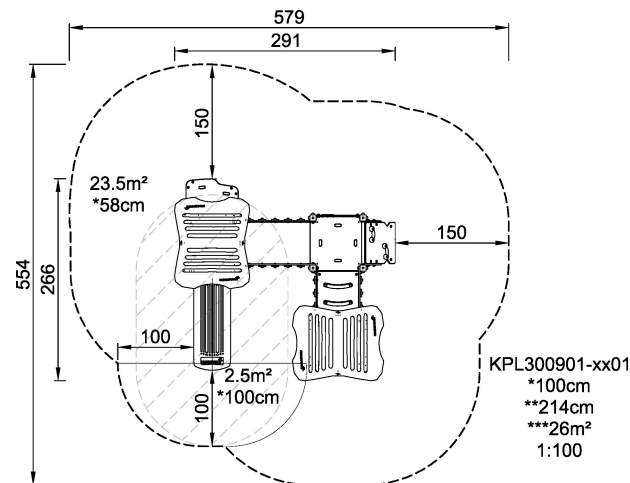

# Three tower w/ panel bridge, wood posts & plastic slide

This play home-themed structure supports all toddlers wanting to climb from one platform to another due to the accessible stairway. The structure is wide enough to room an assistant and with good grips in the floors. The transfer platform at the stair entrance makes a good seat as well. The slide leads the child back to ground level at full speed. Under the platform a nice space awaits with a seat supporting meetings, friendly chats and not least shopping, sleeping, exhibiting or whatever is needed for today's play.

<b>Product Line</b>	Traditional Play
<b>Category</b>	SIMPLY PLAY towers
<b>Age group</b>	1 - 4
<b>Max. fall height (CM)</b>	100
<b>Total height (CM)</b>	214
<b>Safety Zone</b>	26 m <sup>2</sup>

IN-  
GROU.

\* = Highest designated play surface.  
\*\* = Total height of product.

<b>Weight/heaviest parts</b>	kg.	<b>Installation (Manpower)</b>	Persons
<b>Concrete required</b>	NaN m3	<b>Installation (Hours)</b>	Hours
<b>Foundation amount/footing</b>	NaN	<b>Excavation</b>	NaN m3