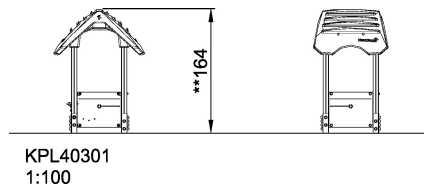

Product Line Traditional Play

Category Playhouses

Age group 1 - 6

Total height (CM) 164

Safety Zone 9.5 m²

INCLUSIVE

IN-
GROU.

* = Highest designated play surface.
** = Total height of product.