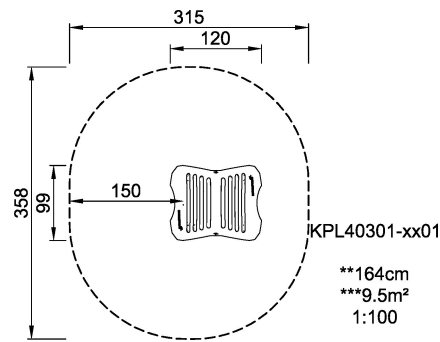

Product Line Traditional Play

Category Playhouses

Age group 1 - 6

Total height (CM) 164

Safety Zone 9.5 m²

INCLUSIVE

IN-
GROU.

* = Highest designated play surface.
** = Total height of product.