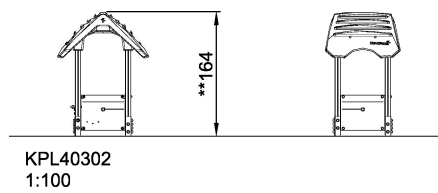

KPL40302

Playhouse with desk, Aluminium post

KOMPAN[®]
Let's play

This open playhouse offers an excellent framework for meeting and engaging, playing shop or whatever the fits the child's imaginative play. Meeting and engaging are important for the child's social development, and role play is important for the child's development of cognitive skills, especially language development.

Product Line	Traditional Play
Category	Playhouses
Age group	1 - 6
Total height (CM)	164
Safety Zone	9.5 m ²

INCLUSIVE

IN-
GROU.

* = Highest designated play surface.
** = Total height of product.

Weight/heaviest parts	kg.	Installation (Manpower)	Persons
Concrete required	NaN m3	Installation (Hours)	Hours
Foundation amount/footing	NaN	Excavation	NaN m3