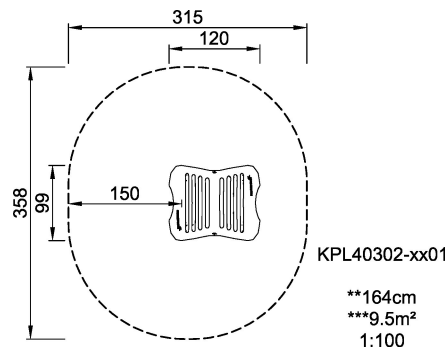

Product Line	Traditional Play
Category	Playhouses
Age group	1 - 6
Total height (CM)	164
Safety Zone	9.5 m ²

INCLUSIVE

IN-
GROU.

* = Highest designated play surface.
** = Total height of product.

Weight/heaviest parts	kg.	Installation (Manpower)	Persons
Concrete required	NaN m3	Installation (Hours)	Hours
Foundation amount/footing	NaN	Excavation	NaN m3