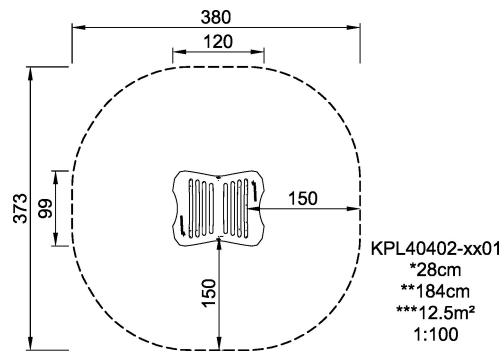

KPL40402

Playhouse with desk, Aluminium post and HPL floor

The Playhouse with Porch is elevated a bit from the ground to offer a step up over ground level and two play compartments, an open air porch and a roofed house. The house offers an excellent framework for meeting and engaging, playing shop or whatever fits the child's imaginative play. Meeting and engaging are important for the child's social development, and role play is important for the child's development of cognitive skills, especially language development.

Product Line	Traditional Play
Category	Playhouses
Age group	1 - 6
Max. fall height (CM)	28
Total height (CM)	184
Safety Zone	12.5 m ²

IN-
GROU.

* = Highest designated play surface.
** = Total height of product.