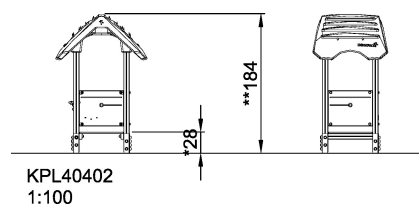

KPL40402

Playhouse with desk, Aluminium post and HPL floor

The Playhouse with Porch is elevated a bit from the ground to offer a step up over ground level and two play compartments, an open air porch and a roofed house. The house offers an excellent framework for meeting and engaging, playing shop or whatever fits the child's imaginative play. Meeting and engaging are important for the child's social development, and role play is important for the child's development of cognitive skills, especially language development.

Product Line	Traditional Play
Category	Playhouses
Age group	1 - 6
Max. fall height (CM)	28
Total height (CM)	184
Safety Zone	12.5 m ²

IN-
GROU.

* = Highest designated play surface.
** = Total height of product.