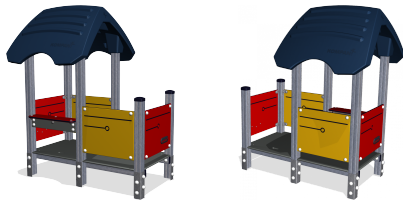

KPL40502

Playhouse with porch, Aluminium post and HPL floor

The Playhouse with Porch is elevated a bit from the ground to offer a step up over ground level and two play compartments, an open air porch and a roofed house. The house offers an excellent framework for meeting and engaging, playing shop or whatever fits the child's imaginative play. Meeting and engaging are important for the child's social development, and role play is important for the child's development of cognitive skills, especially language development.

Product Line	Traditional Play
Category	Playhouses
Age group	1 - 6
Max. fall height (CM)	28
Total height (CM)	184
Safety Zone	15 m ²

IN-
GROU.

* = Highest designated play surface.
** = Total height of product.