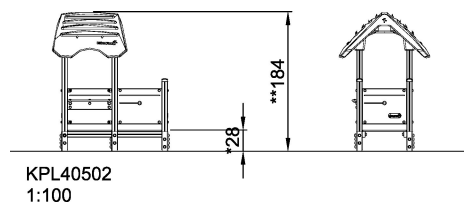

KPL40502

Playhouse with porch, Aluminium post and HPL floor

The Playhouse with Porch is elevated a bit from the ground to offer a step up over ground level and two play compartments, an open air porch and a roofed house. The house offers an excellent framework for meeting and engaging, playing shop or whatever fits the child's imaginative play. Meeting and engaging are important for the child's social development, and role play is important for the child's development of cognitive skills, especially language development.

Product Line	Traditional Play
Category	Playhouses
Age group	1 - 6
Max. fall height (CM)	28
Total height (CM)	184
Safety Zone	15 m ²

IN-
GROU.

* = Highest designated play surface.
** = Total height of product.