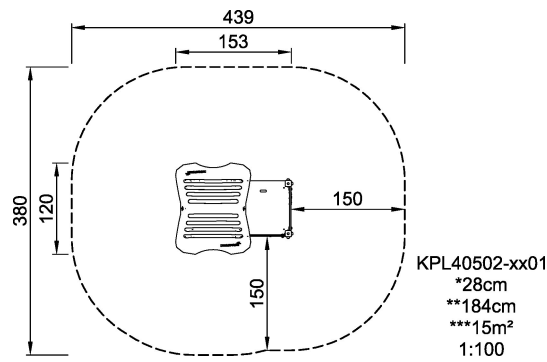

KPL40502

Playhouse with porch, Aluminium post and HPL floor

The Playhouse with Porch is elevated a bit from the ground to offer a step up over ground level and two play compartments, an open air porch and a roofed house. The house offers an excellent framework for meeting and engaging, playing shop or whatever fits the child's imaginative play. Meeting and engaging are important for the child's social development, and role play is important for the child's development of cognitive skills, especially language development.

Product Line	Traditional Play
Category	Playhouses
Age group	1 - 6
Max. fall height (CM)	28
Total height (CM)	184
Safety Zone	15 m ²

IN-
GROU.

* = Highest designated play surface.
** = Total height of product.