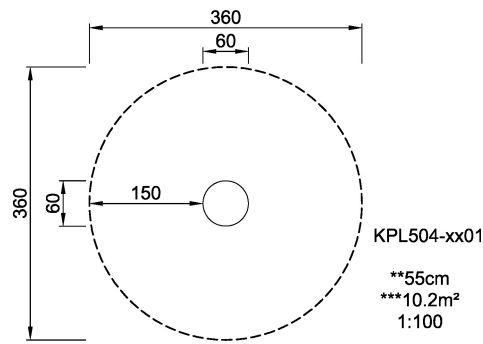

KPL504 Round Table

Small play table which encourages the children to interact with each other while playing.

Product Line	Traditional Play
Category	Tables & benches
Age group	2 - 6
Total height (CM)	55
Safety Zone	10.2 m2

**SUR-
FACE**

ASTM

* = Highest designated play surface.
** = Total height of product.

Weight/heaviest parts	kg.	Installation (Manpower)	Persons
Concrete required	NaN m ³	Installation (Hours)	Hours
Foundation amount/footing	NaN	Excavation	NaN m ³