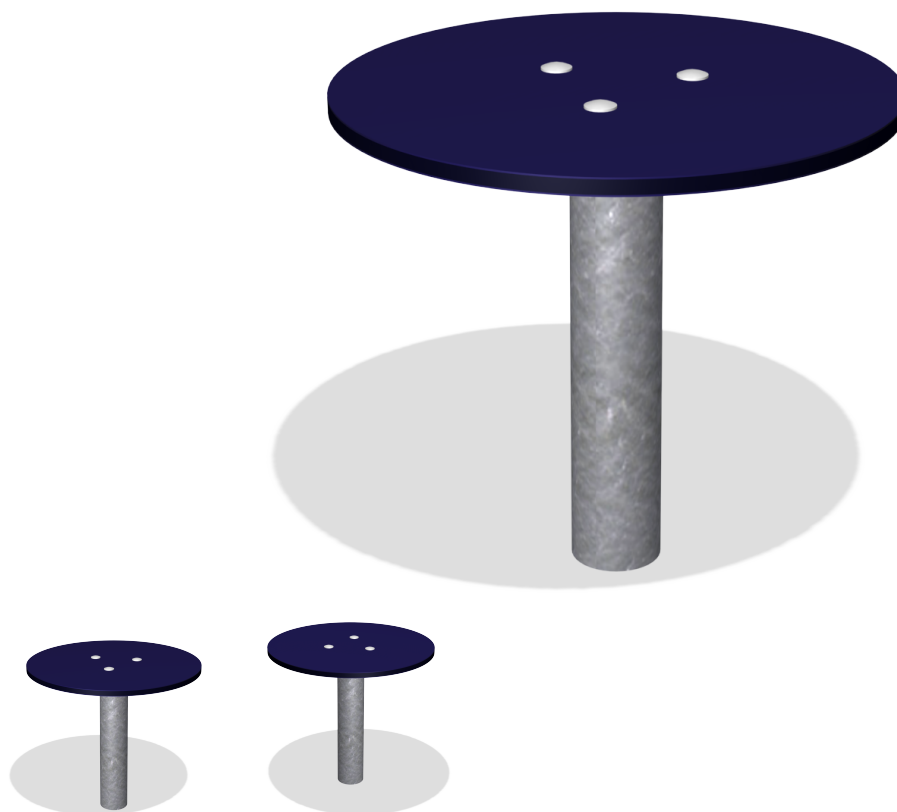

KPL504 Round Table

Small play table which encourages the children to interact with each other while playing.

Product Line	Traditional Play
Category	Tables & benches
Age group	2 - 6
Total height (CM)	55
Safety Zone	10.2 m2

**SUR-
FACE**

ASTM

* = Highest designated play surface.
** = Total height of product.

Weight/heaviest parts	kg.	Installation (Manpower)	Persons
Concrete required	NaN m ³	Installation (Hours)	Hours
Foundation amount/footing	NaN	Excavation	NaN m ³