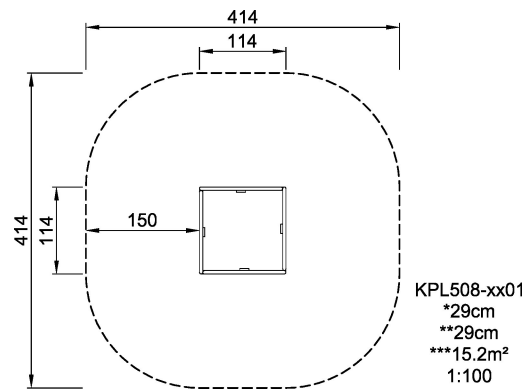

KPL508 Sand Box 4

What child can resist sculpting, moulding, digging and creating? Sand is a material that feed the imagination and creativity of children of all ages.

Product Line	Traditional Play
Category	Sand & water play
Age group	1 - 6
Max. fall height (CM)	29
Total height (CM)	29
Safety Zone	15.2 m2

IN-
GROU.

* = Highest designated play surface.
** = Total height of product.

Weight/heaviest parts	kg.	Installation (Manpower)	Persons
Concrete required	NaN m ³	Installation (Hours)	Hours
Foundation amount/footing	NaN	Excavation	NaN m ³