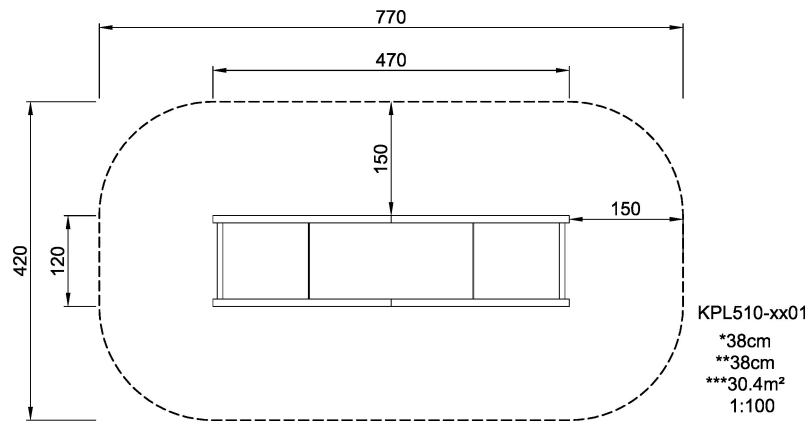

Product Line	Traditional Play
Category	Sand & water play
Age group	1 - 6
Max. fall height (CM)	38
Total height (CM)	38
Safety Zone	30.4 m ²

IN-
GROU.

* = Highest designated play surface.
** = Total height of product.