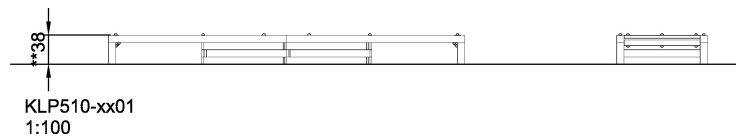

Product Line	Traditional Play
Category	Sand & water play
Age group	1 - 6
Max. fall height (CM)	38
Total height (CM)	38
Safety Zone	30.4 m ²

IN-
GROU.

* = Highest designated play surface.
** = Total height of product.