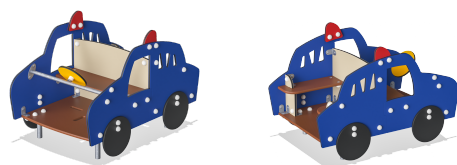

KPL512
Police car

Children love to pretend they are driving, sailing or flying. These products have exciting, manipulative components that ensure endless hours of imaginative play. Note to Australian customers: This product is not available in your region, please contact your local KOMPAN agent for alternative materials

Product Line	Themed Play
Category	Vehicles & ships
Age group	2 - 6
Max. fall height (CM)	43
Total height (CM)	90
Safety Zone	14.7 m2

**SUR-
FACE**

KPL512-xx11
1:100

* = Highest designated play surface.
** = Total height of product.