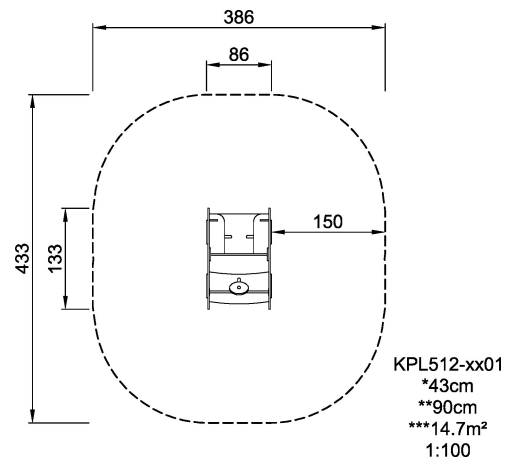

Product Line	Themed Play
Category	Vehicles & ships
Age group	2 - 6
Max. fall height (CM)	43
Total height (CM)	90
Safety Zone	14.7 m2

**SUR-
FACE**

KPL512-xx11
1:100

* = Highest designated play surface.
** = Total height of product.