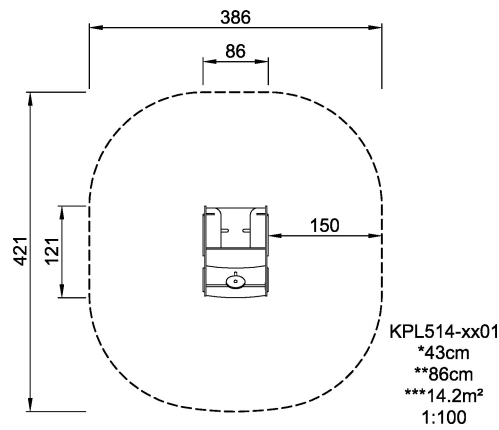

Product Line	Themed Play
Category	Vehicles & ships
Age group	2 - 6
Max. fall height (CM)	43
Total height (CM)	86
Safety Zone	14.2 m ²

**SUR-
FACE**

KPL514-xx11
1:100

* = Highest designated play surface.
** = Total height of product.