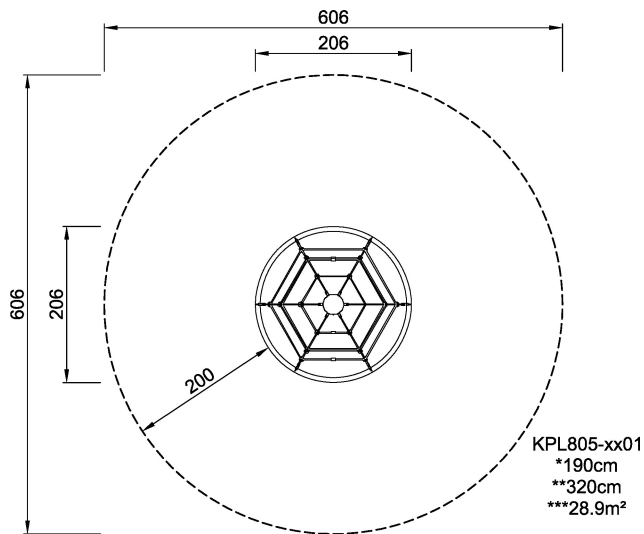

Product Line	Traditional Play
Category	Climbing structures & nets
Age group	3 - 8
Max. fall height (CM)	190
Total height (CM)	320
Safety Zone	28.9 m ²

SPIN

SOCIALIZE

CLIMB

CONSTRUCT

INCLUSIVE

IN-
GROU.

* = Highest designated play surface.
** = Total height of product.