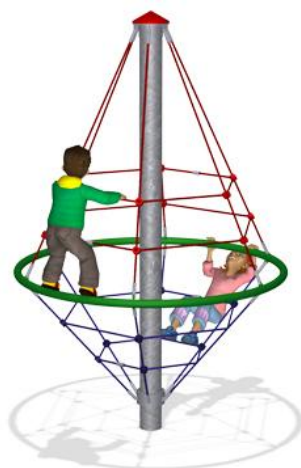

KPL805 Round About Net

Climbing is excellent activity for releasing excess energy and stress. Climbing equipment is well suited for both schools and public playgrounds. The equipment also provides perfect meeting places for children.

Product Line	Traditional Play
Category	Climbing structures & nets
Age group	3 - 8
Max. fall height (CM)	190
Total height (CM)	320
Safety Zone	28.9 m ²

SPIN

SOCIALIZE

CLIMB

CONSTRUCT

INCLUSIVE

IN-
GROU.

* = Highest designated play surface.
** = Total height of product.