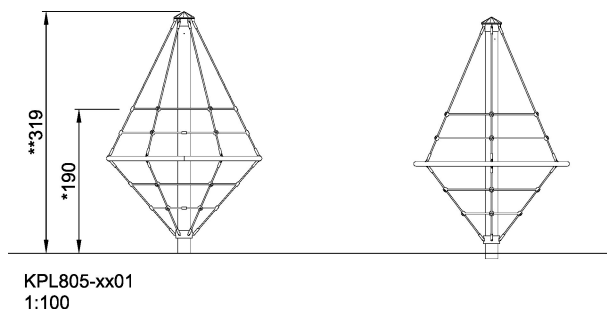

Product Line	Traditional Play
Category	Climbing structures & nets
Age group	3 - 8
Max. fall height (CM)	190
Total height (CM)	320
Safety Zone	28.9 m ²

SPIN

SOCIALIZE

CLIMB

CONSTRUCT

INCLUSIVE

IN-
GROU.

* = Highest designated play surface.
** = Total height of product.