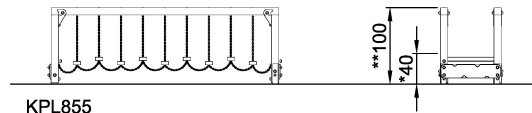

Product Line	Traditional Play
Category	Balancing & movement
Age group	6 - 12
Max. fall height (CM)	40
Total height (CM)	100
Safety Zone	21 m ²

**SUR-
FACE**

KPL855
*40cm
**100cm
***21m²
1:100

KPL855
1:100

* = Highest designated play surface.
** = Total height of product.

Weight/heaviest parts	kg.	Installation (Manpower)	Persons
Concrete required	NaN m ³	Installation (Hours)	Hours
Foundation amount/footing	NaN	Excavation	NaN m ³