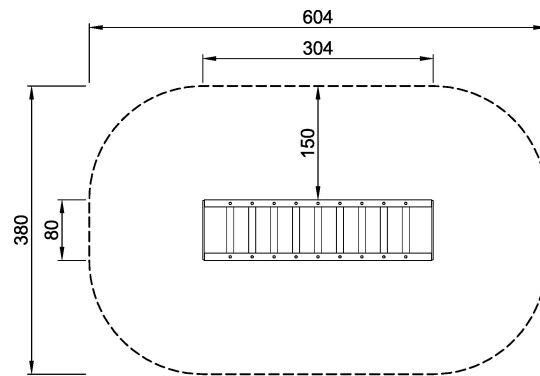

Product Line	Traditional Play
Category	Balancing & movement
Age group	6 - 12
Max. fall height (CM)	40
Total height (CM)	100
Safety Zone	21 m ²

**SUR-
FACE**

KPL855
*40cm
**100cm
***21m²
1:100

KPL855
1:100

* = Highest designated play surface.
** = Total height of product.

Weight/heaviest parts	kg.	Installation (Manpower)	Persons
Concrete required	NaN m ³	Installation (Hours)	Hours
Foundation amount/footing	NaN	Excavation	NaN m ³