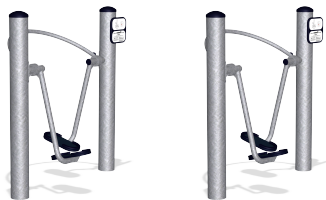

KPX120 Free Runner

Aerobic workout and resistance training can help maintain good level of overall health and fitness. The equipment is available with hot dipped galvanized surface treatment and optional powder coated top layer in silver grey color RAL9007. If requested a curved roof can be added to the center pole.

Product Line	Outdoor Fitness
Category	Circuit Training
Age group	13+
Max. fall height (CM)	80
Total height (CM)	159
Safety Zone	17.9 m ²

**SUR-
FACE**

**IN-
GROU.**

* = Highest designated play surface.
** = Total height of product.