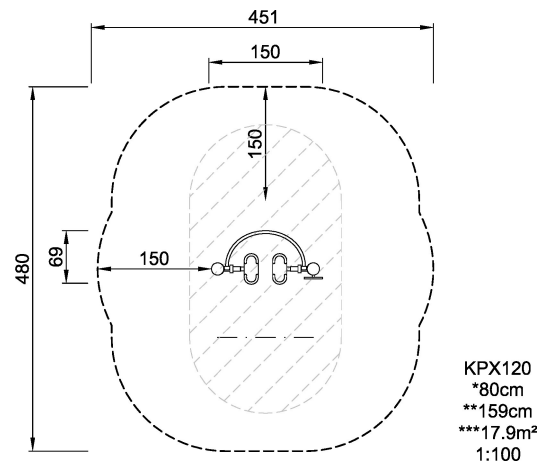

Product Line	Outdoor Fitness
Category	Circuit Training
Age group	13+
Max. fall height (CM)	80
Total height (CM)	159
Safety Zone	17.9 m ²

**SUR-
FACE**

**IN-
GROU.**

* = Highest designated play surface.
** = Total height of product.

Weight/heaviest parts	kg.	Installation (Manpower)	1 Persons
Concrete required	NaN m ³	Installation (Hours)	4 Hours
Foundation amount/footing	NaN	Excavation	NaN m ³