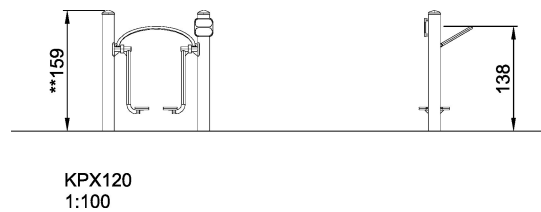

Product Line	Outdoor Fitness
Category	Circuit Training
Age group	13+
Max. fall height (CM)	80
Total height (CM)	159
Safety Zone	17.9 m ²

**SUR-
FACE**

**IN-
GROU.**

* = Highest designated play surface.
** = Total height of product.