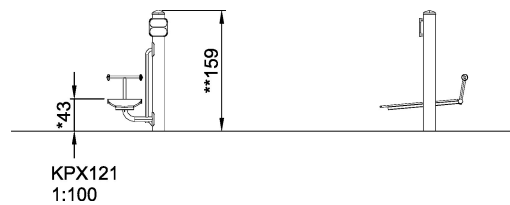

KPX121 Sit up bench

By doing this exercise, you may be able to improve your posture and prevent back problems. The equipment is available with hot dipped galvanized surface treatment and optional powder coated top layer in silver grey color RAL9007. If requested a curved roof can be added to the center pole.

Product Line	Outdoor Fitness
Category	Circuit Training
Age group	13+
Max. fall height (CM)	43
Total height (CM)	159
Safety Zone	12.5 m ²

**SUR-
FACE**

**IN-
GROU.**

* = Highest designated play surface.
** = Total height of product.