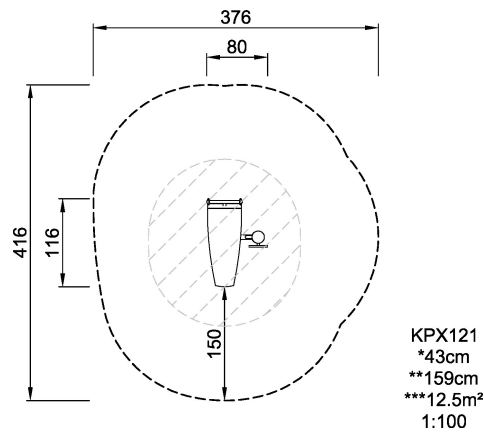

KPX121 Sit up bench

By doing this exercise, you may be able to improve your posture and prevent back problems. The equipment is available with hot dipped galvanized surface treatment and optional powder coated top layer in silver grey color RAL9007. If requested a curved roof can be added to the center pole.

Product Line	Outdoor Fitness
Category	Circuit Training
Age group	13+
Max. fall height (CM)	43
Total height (CM)	159
Safety Zone	12.5 m ²

**SUR-
FACE**

**IN-
GROU.**

* = Highest designated play surface.
** = Total height of product.