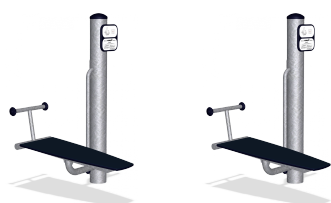

KPX121 Sit up bench

By doing this exercise, you may be able to improve your posture and prevent back problems. The equipment is available with hot dipped galvanized surface treatment and optional powder coated top layer in silver grey color RAL9007. If requested a curved roof can be added to the center pole.

Product Line	Outdoor Fitness
Category	Circuit Training
Age group	13+
Max. fall height (CM)	43
Total height (CM)	159
Safety Zone	12.5 m ²

**SUR-
FACE**

**IN-
GROU.**

* = Highest designated play surface.
** = Total height of product.