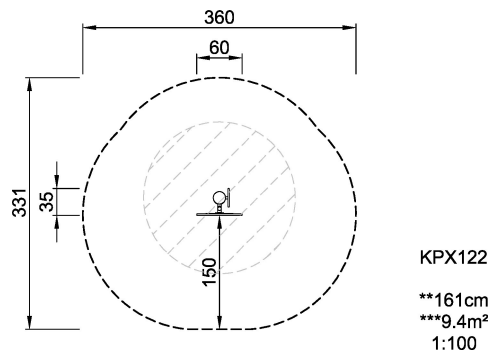

# KPX122 Flex Wheel

Improve torso strength and mobility -consequently getting better posture. The equipment is available with hot dipped galvanized surface treatment and optional powder coated top layer in silver grey color RAL9007. If requested a curved roof can be added to the center pole.

<b>Product Line</b>	Outdoor Fitness
<b>Category</b>	Circuit Training
<b>Age group</b>	13+
<b>Total height (CM)</b>	161
<b>Safety Zone</b>	9.4 m2

**SUR-  
FACE**

**IN-  
GROU.**

KPX122

\* = Highest designated play surface.  
 \*\* = Total height of product.