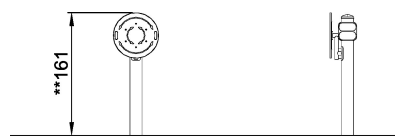

<b>Product Line</b>	Outdoor Fitness
<b>Category</b>	Circuit Training
<b>Age group</b>	13+
<b>Total height (CM)</b>	161
<b>Safety Zone</b>	9.4 m2

**SUR-  
FACE**

**IN-  
GROU.**

KPX122

\* = Highest designated play surface.  
 \*\* = Total height of product.