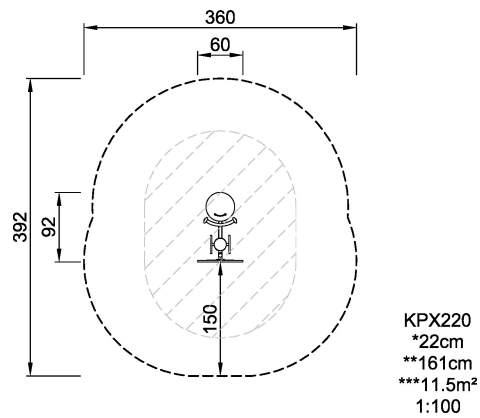

KPX220

Flex Wheel - Body Flexer

Improve torso strength and mobility -consequently getting better posture. Core strength is related to better body posture and lower back pain prevention. The equipment is available with hot dipped galvanized surface treatment and optional powder coated top layer in silver grey color RAL9007. If requested a curved roof can be added to the center pole.

Product Line	Outdoor Fitness
Category	Circuit Training
Age group	13+
Max. fall height (CM)	22
Total height (CM)	161
Safety Zone	11.5 m ²

**SUR-
FACE**

**IN-
GROU.**

* = Highest designated play surface.
** = Total height of product.