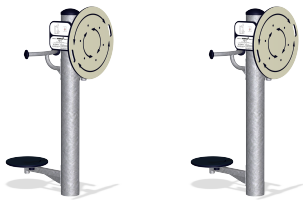

KPX220

Flex Wheel - Body Flexer

Improve torso strength and mobility -consequently getting better posture. Core strength is related to better body posture and lower back pain prevention. The equipment is available with hot dipped galvanized surface treatment and optional powder coated top layer in silver grey color RAL9007. If requested a curved roof can be added to the center pole.

Product Line	Outdoor Fitness
Category	Circuit Training
Age group	13+
Max. fall height (CM)	22
Total height (CM)	161
Safety Zone	11.5 m ²

**SUR-
FACE**

**IN-
GROU.**

* = Highest designated play surface.
** = Total height of product.