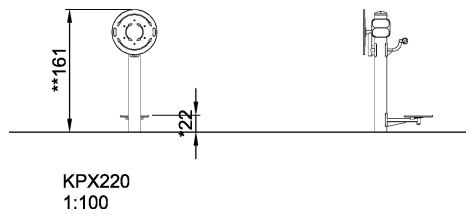

KPX220

Flex Wheel - Body Flexer

Improve torso strength and mobility -consequently getting better posture. Core strength is related to better body posture and lower back pain prevention. The equipment is available with hot dipped galvanized surface treatment and optional powder coated top layer in silver grey color RAL9007. If requested a curved roof can be added to the center pole.

Product Line	Outdoor Fitness
Category	Circuit Training
Age group	13+
Max. fall height (CM)	22
Total height (CM)	161
Safety Zone	11.5 m ²

**SUR-
FACE**

**IN-
GROU.**

* = Highest designated play surface.
** = Total height of product.