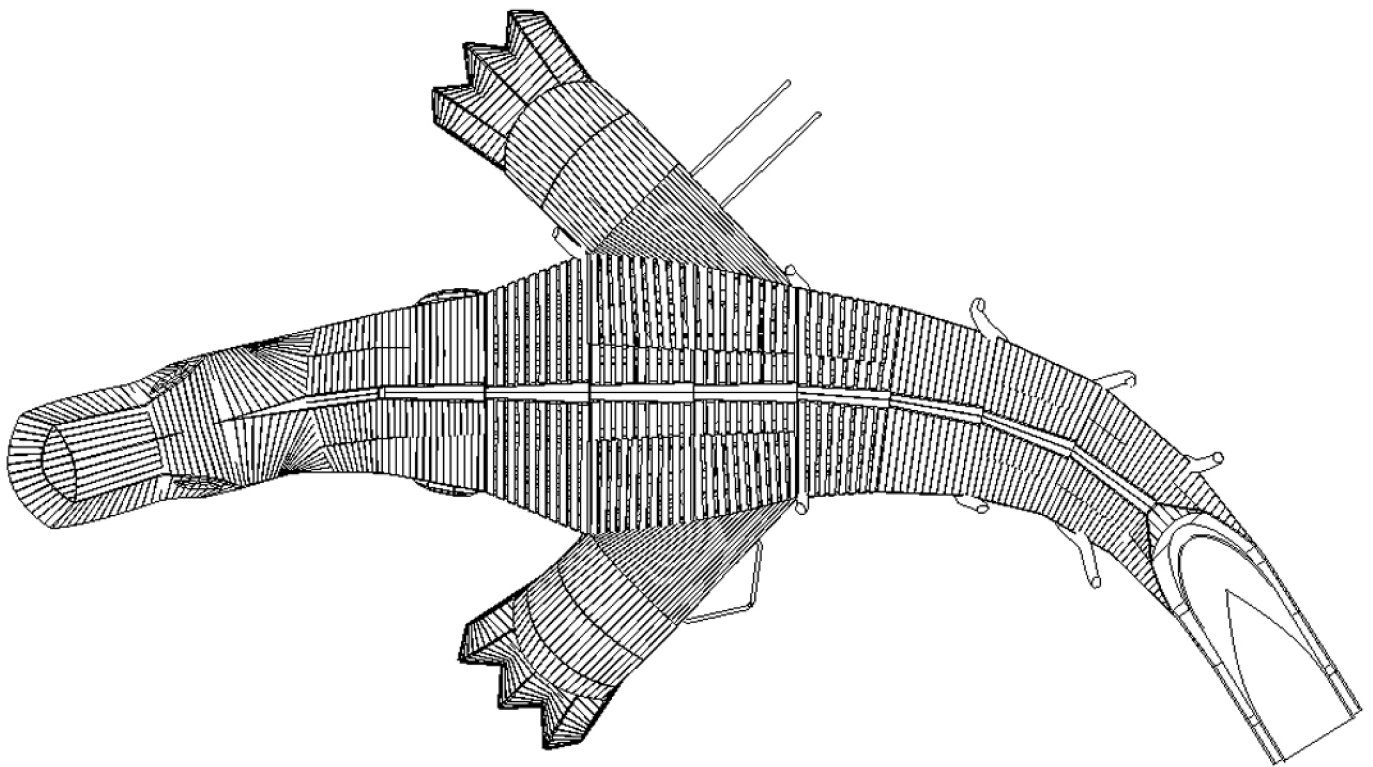

# KRS-CONCEPT-DINOSAUR

## Dinosaur Play Sculpture

---

**This play sculpture concept from KOMPAN Design Studio can have the design, size and play activities that fit your needs.**

The large dinosaur holds a lot of exciting physical play features for big and small children from the age of six. To reach the slide, and have the joyful and stomach-tickling experience of sliding through the tail of The Dinosaur, the children must climb through its mouth, and conquer the challenging path over membranes, through nets and hoops, by using their body strength, balance, cross-coordination and ability to plan ahead.

**Product Line** Nature Play

**Category** Robinia Play Sculptures

---

\* = Highest designated play surface.  
\*\* = Total height of product.

<b>Weight/heaviest parts</b>	kg.	<b>Installation (Manpower)</b>	Persons
<b>Concrete required</b>	NaN m3	<b>Installation (Hours)</b>	Hours