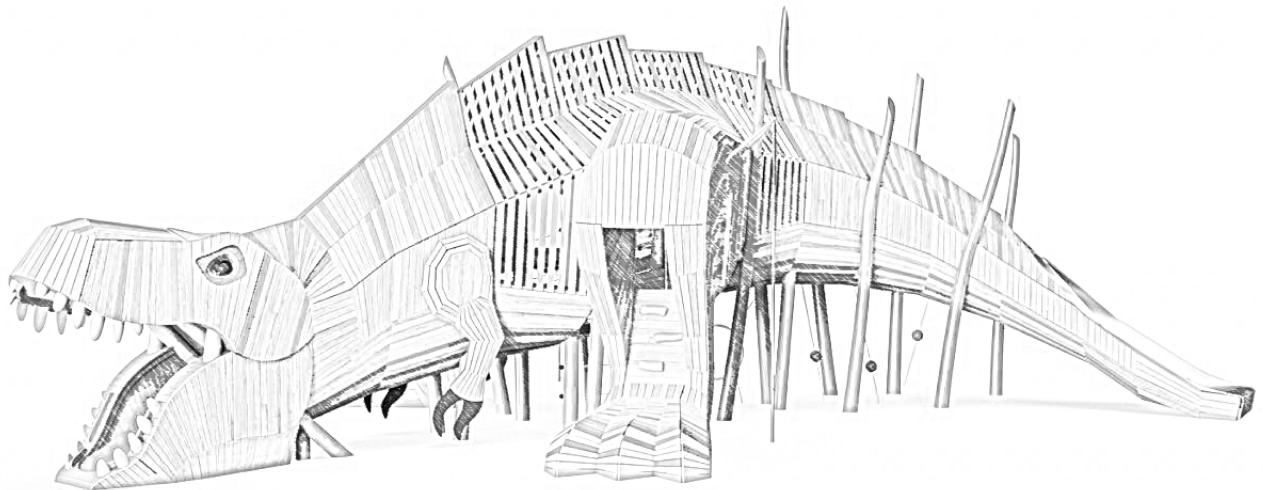

# KRS-CONCEPT-DINOSAUR

## Dinosaur Play Sculpture

---

**This play sculpture concept from KOMPAN Design Studio can have the design, size and play activities that fit your needs.**

The large dinosaur holds a lot of exciting physical play features for big and small children from the age of six. To reach the slide, and have the joyful and stomach-tickling experience of sliding through the tail of The Dinosaur, the children must climb through its mouth, and conquer the challenging path over membranes, through nets and hoops, by using their body strength, balance, cross-coordination and ability to plan ahead.

**Product Line** Nature Play

**Category** Robinia Play Sculptures

---

\* = Highest designated play surface.  
\*\* = Total height of product.

<b>Weight/heaviest parts</b>	kg.	<b>Installation (Manpower)</b>	Persons
<b>Concrete required</b>	NaN m3	<b>Installation (Hours)</b>	Hours